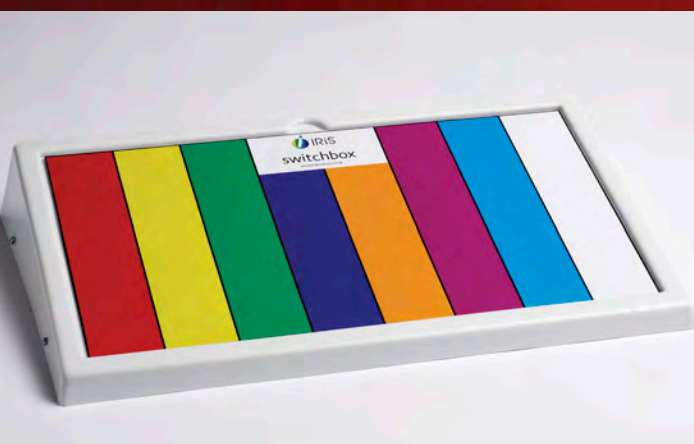

1388927
IRiS™ Wireless Sensory Room
List Price $31,817.99