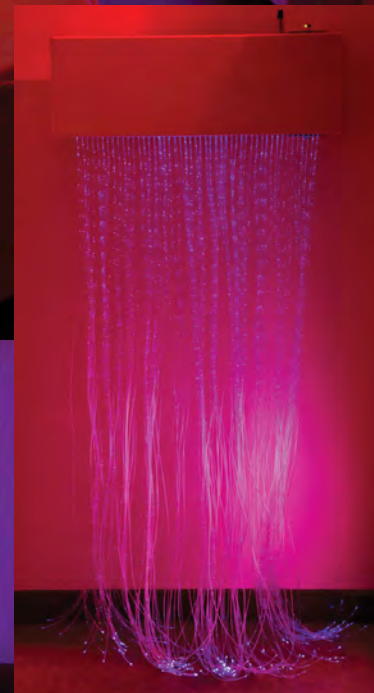

Superactive Sensory Room by experia **USA**

Call today at **1-800-850-8602**
or email us at Abilitations@SchoolSpecialty.com

School Specialty
Special Needs & Education