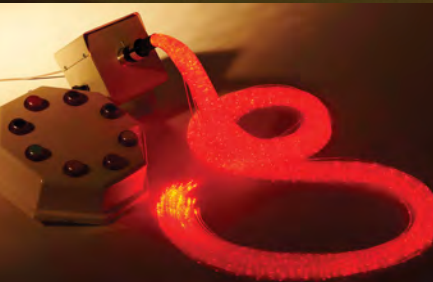

1388930
Premium Sensory Room
List Price $19,090.99