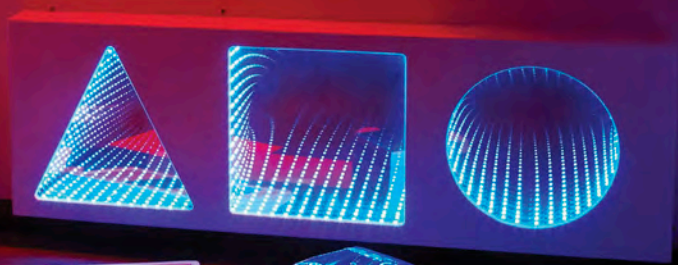

1388927
IRiS™ Wireless Sensory Room
List Price $31,817.99