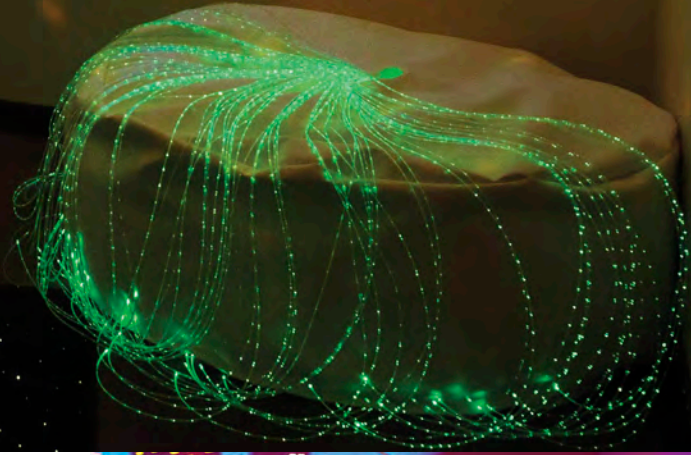

Calming Sensory Room by experia

Call today at **1-800-850-8602**
or email us at **Abilitations@SchoolSpecialty.com**

School Specialty
Special Needs & Education