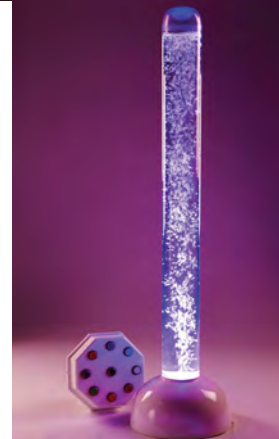

Sensory Corner

by experia

Call today at **1-800-850-8602**
or email us at Abilitations@SchoolSpecialty.com

School Specialty®
Special Needs & Education