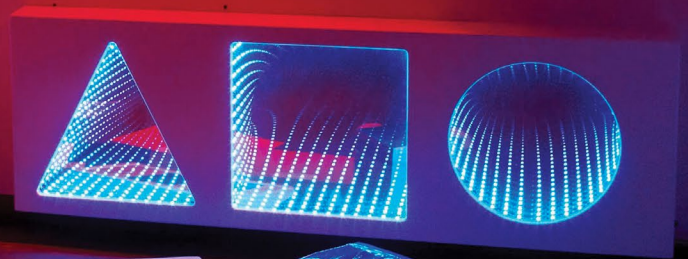

1388927
IRiS™ Wireless Sensory Room
List Price $34,213.29