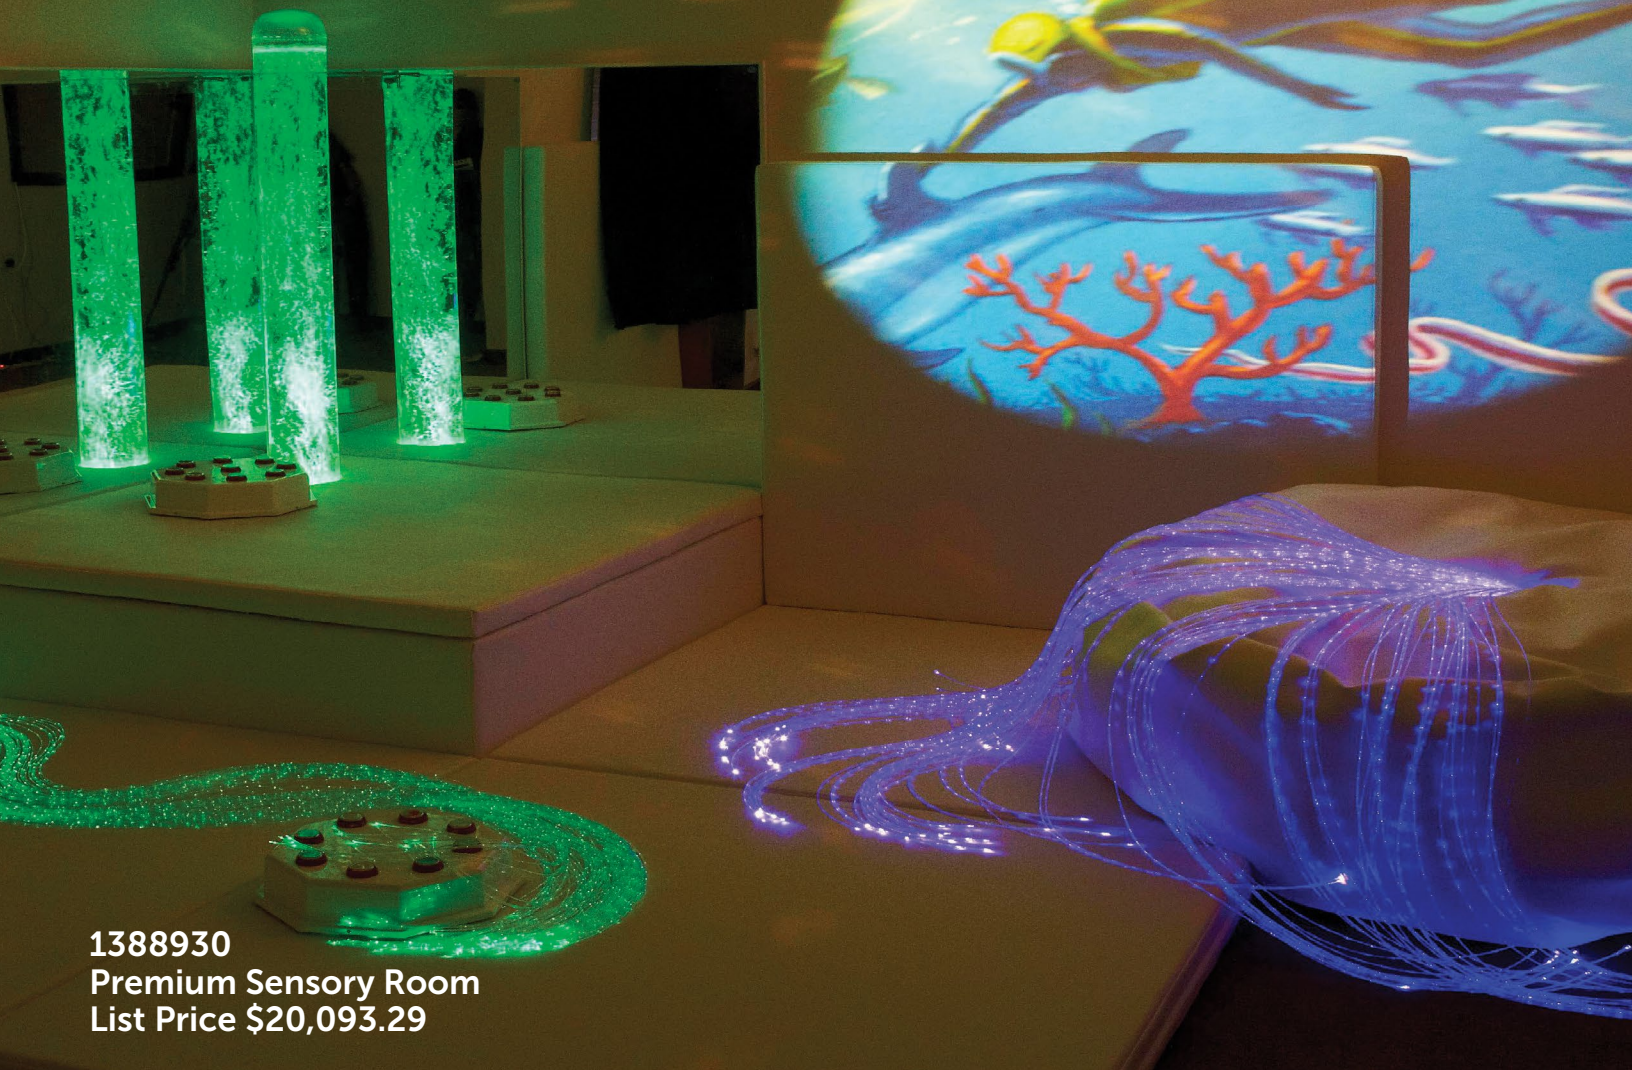

Abilitations

1388930
Premium Sensory Room
List Price \$20,093.29

Premium Sensory Room by experia

Call today at **888-388-3224**
or email us at Abilitations@SchoolSpecialty.com

 School Specialty[®]

This bundle allows our customers a quick and easy way to purchase a full sensory room, with no need to wait for a sensory room design. The bundle is already planned to fit into the corner of any room (assuming no obstructions) and is easy to install. Featuring all of the key ingredients of any sensory room: bubble tube, fiber optics, projection, soft padding, and more! This is a full sensory room with all the hassle taken away!

The bundle includes our Superactive LED Bubble Tube with wireless controller, allowing an individual to control the color and bubbles in the tube from a distance of up to 90ft. Likewise, the Fiber Optic Bundle comes with an 8-color controller, and provides for a unique tactile and visual experience. There is no electricity in the fiberoptic strands—only light—which means they are completely safe for up-close work. These controllers now charge using a wireless charging technology and an internal lithium polymer battery, which means no more replacing batteries. Simply charge the controllers up every night!

The Aurora projector, complete with a wheel rotator and 3 effects wheels, adds to the sensory experience, and helps to create a variety of themes. The image from the projector can be shone onto a wall or floor to suit an individual's needs, and additional effects wheels of all kinds can be added to further customize your room, or to create different themes and support a variety of language.

A soft padded platform surrounds the bubble tube and allows the user to sit close and feel its vibrations, while mirrors give the effect of multiple tubes. Soft, thick wall and floor padding is also included to create a 'safe' area for people to sit or lie down and enjoy the calming music and lighting.