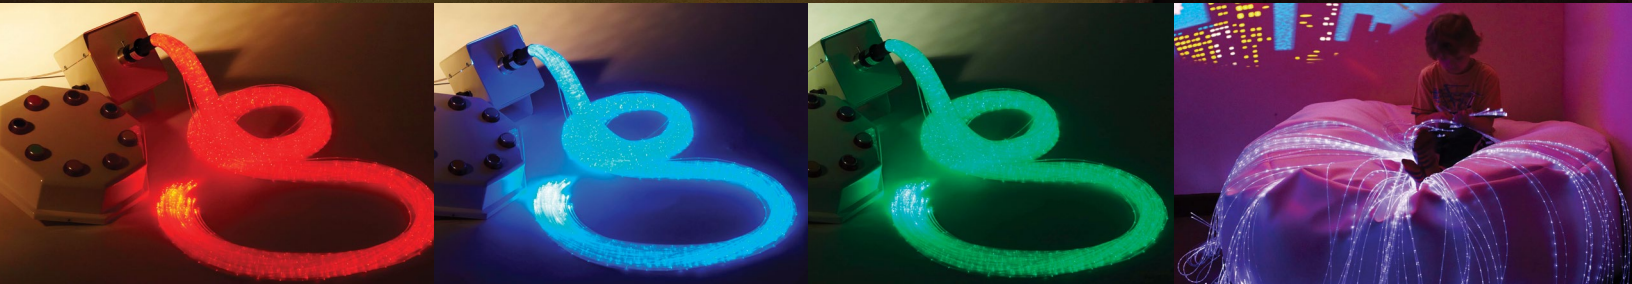

Premium Sensory Room by experia

Call today at **888-388-3224**
or email us at Abilitations@SchoolSpecialty.com

School Specialty®