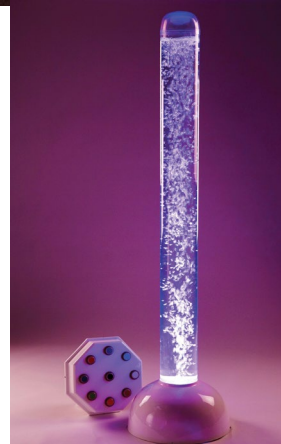

Sensory Corner by experia USA

Call today at **888-388-3224**
or email us at **Abilitations@SchoolSpecialty.com**

School Specialty®