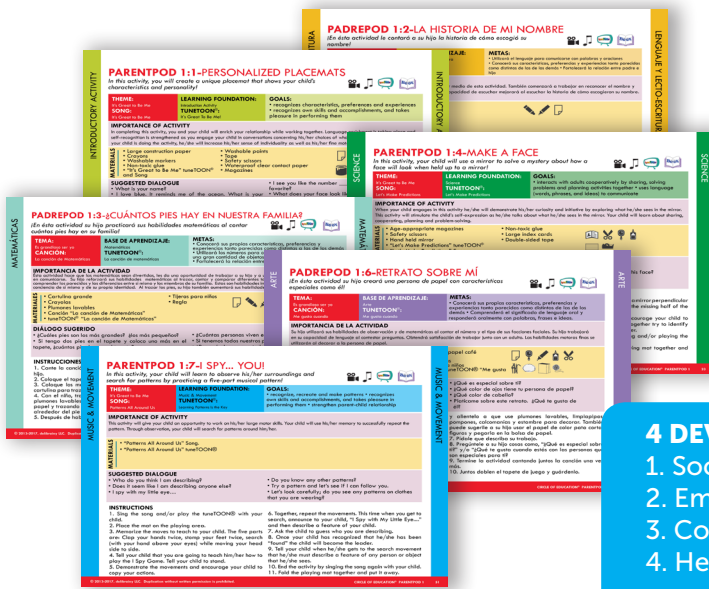

# CHILDCRAFT®

Early Childhood Supplies and Furniture

## The Circle of Education®

Created by delibrainy, Circle of Education® is a research and evidence-based social-emotional wellness, learning and literacy readiness, academic development, family engagement, behavioral health, and early intervention program for young children. The Circle of Education® program has been designated as a SElect program by CASEL, designed to be used with children from birth to eight years old. The program consists of 4 modules, peaPod™, EduPod, ParentPod™, and In the Circle, which fully integrate music, educational animation, multi-sensory learning tools and technology to offer a comprehensive program with bilingual components.

## ParentPod™ Module

The bilingual ParentPod™ module provides families with guidance, activities, and educational tools to support social-emotional wellness and learning readiness skills.

### 8 LEARNING FOUNDATIONS:

1. Art
2. Dramatic Play
3. Language & Literacy
4. Math
5. Music & Movement
6. Science
7. Social Emotional
8. Social Science