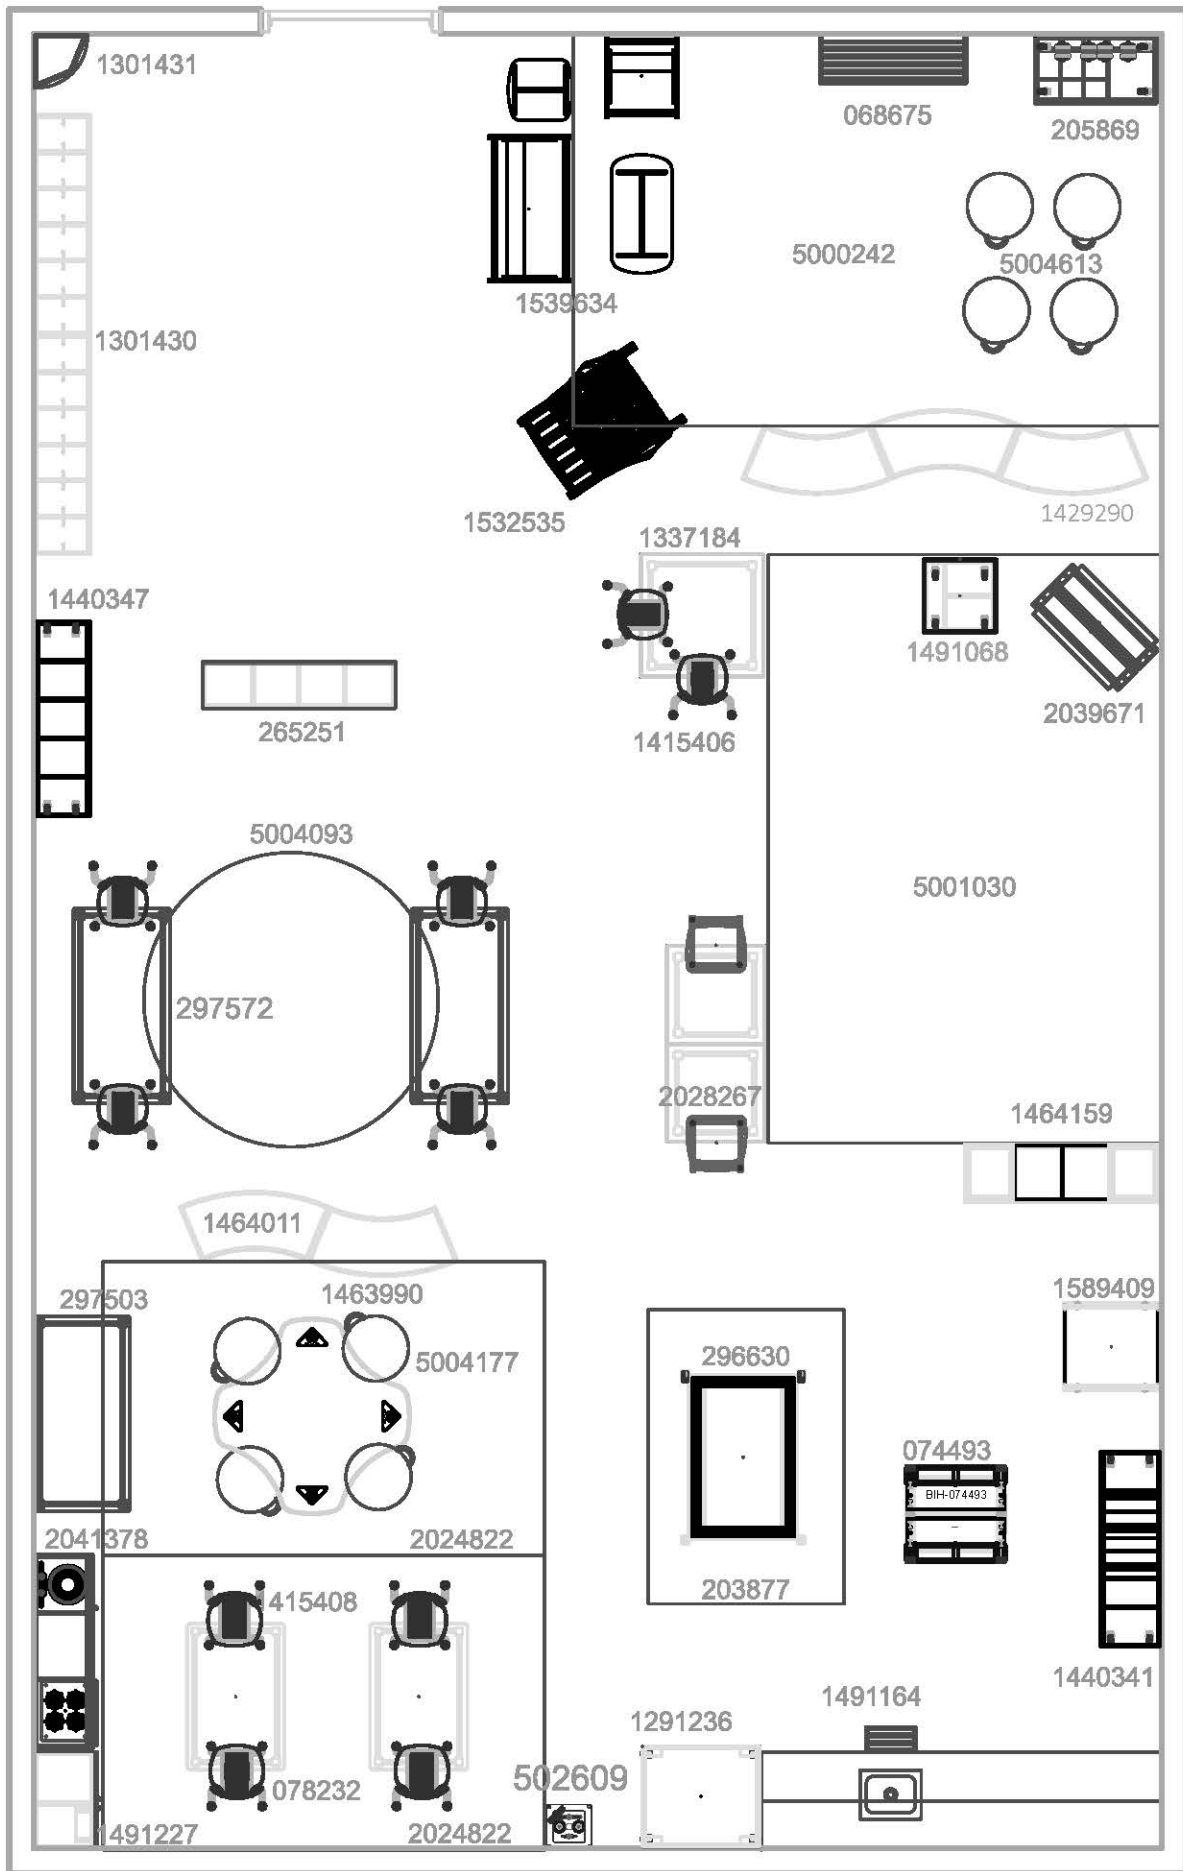

MONTESSORI CLASSROOM (3-5 YEARS)

- 1 CHILDCRAFT WOOD TABLE, LAMINATE TOP 297503
- 2 CLASSROOM SELECT APOLLO ACTIVITY TABLE WITH POWER 5004177
- 3 CHILDCRAFT ROUND CUSHIONS, S/4 5004613
- 4 CHILDCRAFT ABC FURNISHINGS CALMING LEAVES CARPET, 6X9 2024822
- 5 CLASSROOM SELECT CONTEMPORARY CHAIR, 12IN 1415408
- 6 CHILDCRAFT WOOD TABLE, LAMINATE TOP 078232
- 7 PROTECTIVE SAND & WATER FLOOR MAT 203877
- 8 CHILDCRAFT SAND & WATER TABLE WITH SHELF & COVER 296630
- 9 CHILDCRAFT MOBILE SCIENCE EXPLORATION STATION 1464159
- 10 CHILDCRAFT SELECT CARPET, 8X12 5001030
- 11 LADDERBACK CHAIR, S/2 2026785
- 12 CHILDCRAFT HARDWOOD TABLE 2028267
- 13 CHILDCRAFT OUTSIDE & INSIDE SPACE SHAPERS 1464011, 1463990
- 14 CHILDCRAFT SIMPLE BORDER CARPET, 6FT 5004093
- 15 CHILDCRAFT STORAGE UNIT, 5 COMPARTMENTS 265251
- 16 CHILDCRAFT HELP ON WHEELS MOBILE TEACHER STOOL 1491068
- 17 CHILDCRAFT FLOOR TEACHING EASEL 2039671
- 18 CHILDCRAFT MOBILE AUDIO STATION WITH 3 TRAYS 205869
- 19 CHILDCRAFT 5-SHELF BOOK STAND DISPLAY 068675
- 20 CHILDCRAFT FAMILY LIVING ROOM CENTER, S/4 1539634