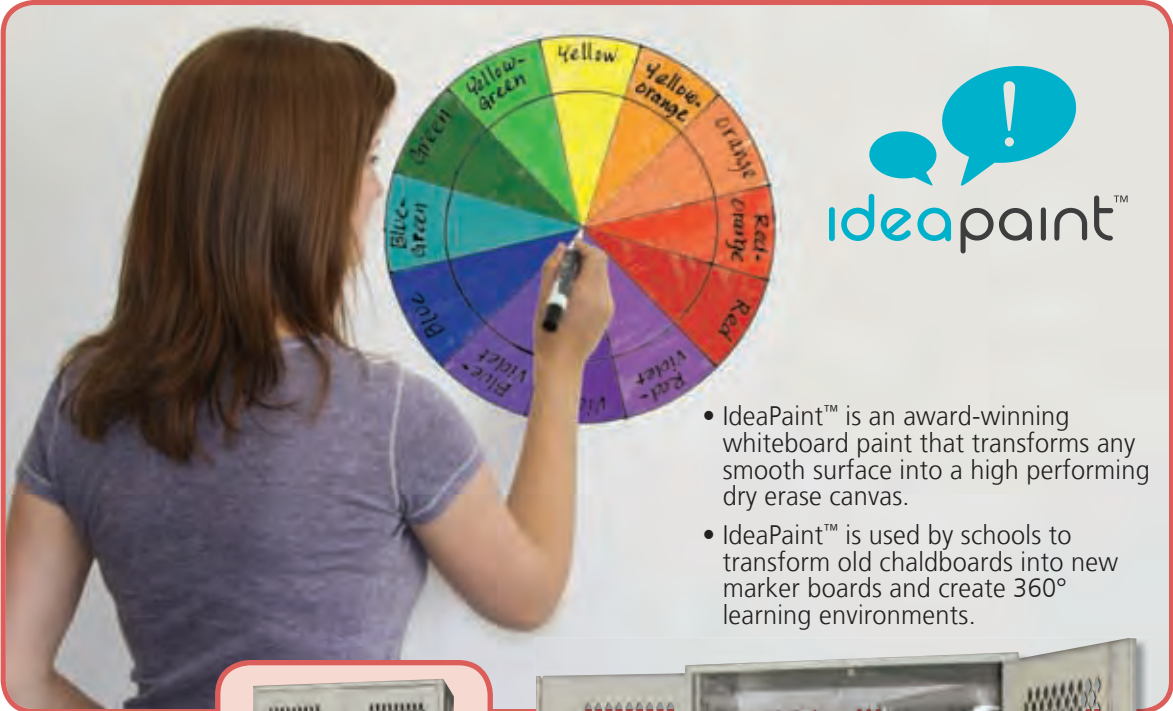

# Art Furniture

Learning environments to help student motivation and encourage social collaboration.

- IdeaPaint™ is an award-winning whiteboard paint that transforms any smooth surface into a high performing dry erase canvas.
- IdeaPaint™ is used by schools to transform old chadboards into new marker boards and create 360° learning environments.