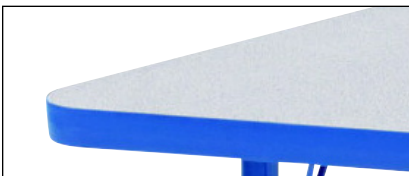

Classroom Select® Royal Seating® Prima Learning Circle Desk

Prima Circle Desk with Matching T-Mold

Prima Circle Desk

Enhance student participation and group learning with colorful, flexible seating. Choose the Classroom Select® Royal Seating® Prima Learning Circle Desk for your early childhood classrooms to create a collaborative circle - or re-arrange into other fun shapes. Customize the desks to meet your preference or the aesthetics of your learning environment.

FEATURES

- The trapezoid shaped desk offers flexible seating solutions to suit any environment - use alone or configure for group learning activities
- Desktop comes with 1 1/8" gray nebula high-pressure laminate top that offers long-lasting function and performance
- Edges are finished with vinyl T-mold available in 5 primary colors
- Choose from 5 primary leg colors to coordinate with the T-mold edges
- Legs are adjustable from 19" - 30" height
- Easy to clean laminate tops with soap, water, and an optional diluted bleach solution

SPECIFICATIONS

CONSTRUCTION

- Frame is formed from heavy-duty 1 1/8" diameter; 18-gauge tubular steel welding to a pair of heavy 18-gauge steel braces that are securely mounted directly to the worksurface with 24 screws
- Upper leg is formed from 1 1/4" 16-gauge sleeve and is available in 5 primary colors
- Lower leg is formed from 1 1/8" 18-gauge nickel-plated chrome, and is unswaged to receive glides
- Leg inserts produce adjustable height tables that are on 1" centers from 19"-30"
- 1 1/8" steel swivel glides are case hardened, nickel-plated chrome
- Constructed of 1 1/8" thick particleboard, with a high pressure laminate surface and phenolic backer sheet to minimize warping
- Vinyl T-mold edge banding is secured using a spot-nail from the bottom to prevent it from pulling away from the edge

FINISH OPTIONS

LAMINATE

Gray Nebula

MATCHING EDGE AND LEG COLOR

Cardinal (Red)

Sunflower (Yellow)

Marine (Royal Blue)

Shamrock (Green)