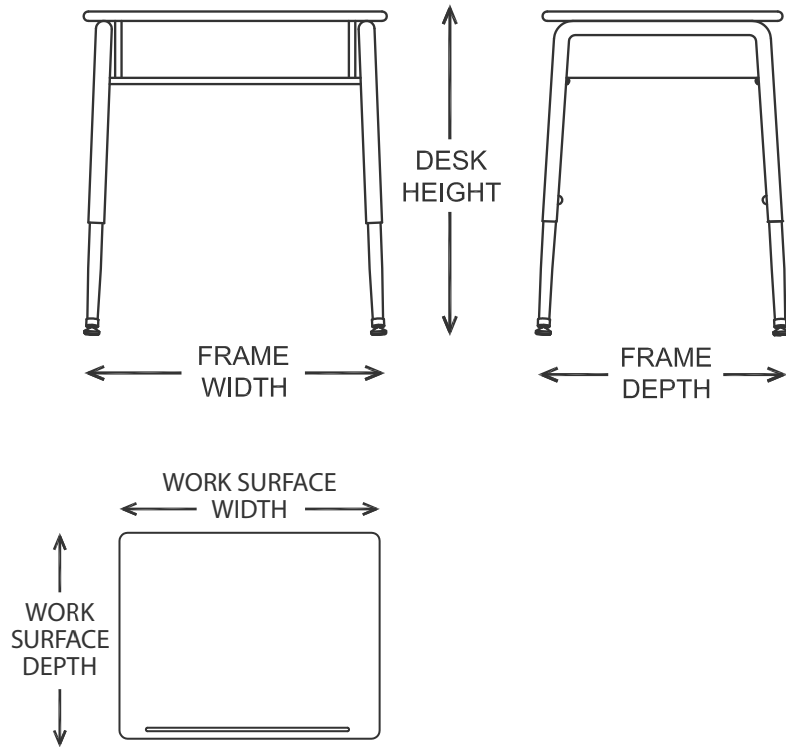

Extra-durable LockEdge® coating is sprayed on, creating a permanent seal that is impervious to bacteria and moisture

T-Mold Edge Band is spot-nailed to prevent it from pulling away from the edge

MODEL	ITEM NUMBER	IMAGE
Technology Basket	5002704