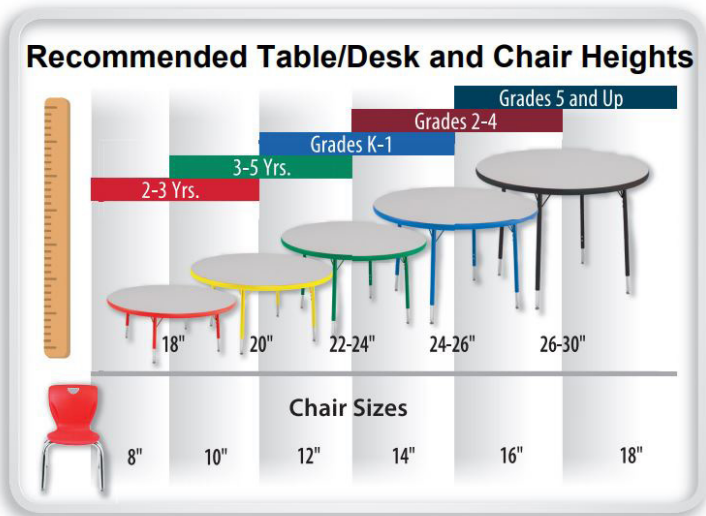

MODEL	ITEM NUMBER	IMAGE
Technology Basket	5002704