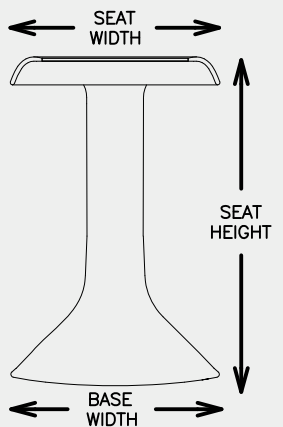

## Features

- Combine high student energy and the need to focus with this vibrantly colored, motion seating solution
- Allows rocking and tilting motion in all directions with a unique rounded base design
- Stool shell is formed from durable polypropylene
- Bottom rubber padding is securely screwed to the stool body
- Slightly recessed seat is filled with soft rubber for comfort
- Lightweight and east to transport
- Choose from 12 high style colors and 4 seat heights

## Specifications

Model	Stool Height	Top Diameter	Base Diameter
20" Stool	20.5"	13"	13"
18" Stool	18.5"	13"	13"
15" Stool	15.5"	13"	13"
12" Stool	12.5"	13"	13"