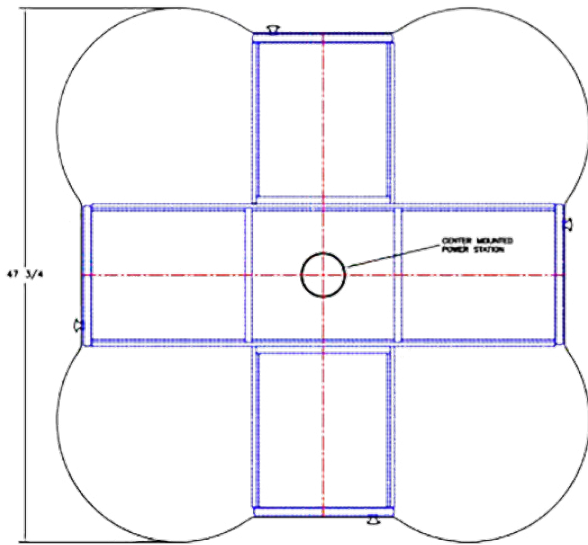

Classroom Select® STEAM Tables

With Woodgrain Laminate Top

With Markerboard Top

Classroom Select® STEAM Tables keep your students collaborative, connected, and organized through any STEM/STEAM or team project. Spacious petal-shaped design provides room for four Grade 5 and older students to pull up and sit around on their own choice of chair or stool, as well as have access on each side to an adjustable 3-shelf compartment storage unit (complete with locking doors) for keeping essential supplies. Tabletop is available in an easy-clean woodgrain laminate or interactive write-on/wipe-off whiteboard option, plus comes equipped with a center-mounted power station (with 3 AC outlets, 2 USB ports, and an Ethernet jack) to keep laptops and electronics charged and connected for hours of uninterrupted work and study.

FEATURES

- Designed to support STEM/STEAM or any project learning environment: Science, Technology, Engineering, Art and Mathematics
- Allows for necessary storage and space to accommodate any project learning environment
- Four compartments each with two adjustable shelves and locking doors providing plenty of space for storing and organizing tools, supplies and more
- Available in a Amber Maple wood grained laminate top and Markerboard that is durable and cleans easily
- Center mounted power station features 3 AC outlets, 2 USB ports and an Ethernet jack
- Heavy Duty 3" locking casters for easy mobility and secure positioning
- This unit ships assembled

SPECIFICATIONS

CONSTRUCTION

- Heavy Duty 3" locking casters for easy mobility and secure positioning
- Shelving units are 11.5" Wide and 13.75" Deep
- Shelves adjust in 1.25" Increments

MODELS

MODEL	ITEM #	DIMENSIONS W X D X H (IN)
STEAM Table	1603222	47¾ x 47¾ x 30
STEAM Table with Markerboard Top	2027838	47¾ x 47¾ x 30