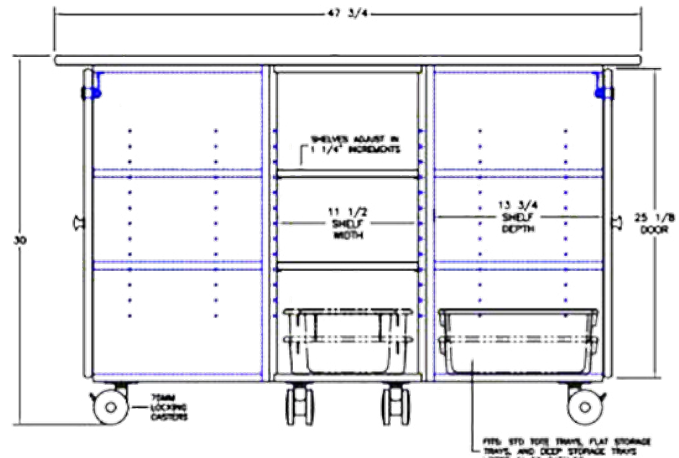

Classroom Select® STEAM Tables

With Woodgrain Laminate Top

With Markerboard Top

Classroom Select® STEAM Tables keep your students collaborative, connected, and organized through any STEM/STEAM or team project. Spacious petal-shaped design provides room for four Grade 5 and older students to pull up and sit around on their own choice of chair or stool, as well as have access on each side to an adjustable 3-shelf compartment storage unit (complete with locking doors) for keeping essential supplies. Tabletop is available in an easy-clean woodgrain laminate or interactive write-on/wipe-off whiteboard option, plus comes equipped with a center-mounted power station (with 3 AC outlets, 2 USB ports, and an Ethernet jack) to keep laptops and electronics charged and connected for hours of uninterrupted work and study.

FEATURES

- Designed to support STEM/STEAM or any project learning environment: Science, Technology, Engineering, Art and Mathematics
- Allows for necessary storage and space to accommodate any project learning environment
- Four compartments each with two adjustable shelves and locking doors providing plenty of space for storing and organizing tools, supplies and more
- Available in a Amber Maple wood grained laminate top and Markerboard that is durable and cleans easily
- Center mounted power station features 3 AC outlets, 2 USB ports and an Ethernet jack
- Heavy Duty 3" locking casters for easy mobility and secure positioning
- This unit ships assembled

SPECIFICATIONS

CONSTRUCTION

- Heavy Duty 3" locking casters for easy mobility and secure positioning
- Shelving units are 11.5" Wide and 13.75" Deep
- Shelves adjust in 1.25" Increments

MODELS

MODEL	ITEM #	DIMENSIONS W X D X H (IN)
STEAM Table	1603222	47¾ x 47¾ x 30
STEAM Table with Markerboard Top	2027838	47¾ x 47¾ x 30