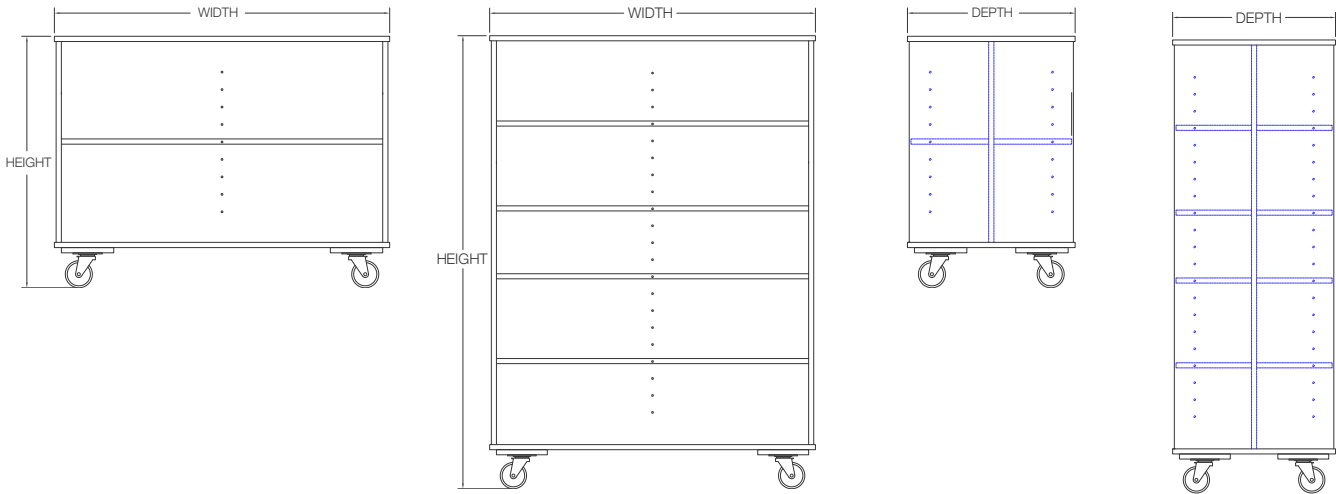

SMALL DOUBLE-SIDED BOOKCASE

- Each adjustable shelf is 27½" W x 11⅛" D
- Shelves are held securely in place

SMALL WIDE DOUBLE-SIDED BOOKCASE

- Each adjustable shelf is 46" W x 11⅛" D
- Shelves are held securely in place

MEDIUM DOUBLE-SIDED BOOKCASE

- Each adjustable shelf is 27½" W x 11⅛" D
- Shelves are held securely in place

LARGE DOUBLE-SIDED BOOKCASE

- Large double-sided unit has plenty of space for all your supplies and classroom needs
- Each adjustable shelf is 46" W x 11⅛" D

MODELS

MODEL	ITEM #	WIDTH X DEPTH X HEIGHT (IN)
Small Double-Sided Bookcase	1587701	29 ½ x 24 x 36
Small Wide Double-Sided Bookcase	1467858	48 x 24 x 36
Medium Double-Sided Bookcase	1587697	29½ x 24 x 66¾
Large Double-Sided Bookcase	1467857	48 x 24 x 66¾