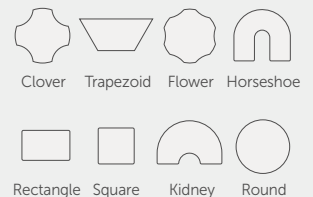

## Specifications

Size	Shape	Size	Shape	Size	Shape	Size	Shape
24" x 36"	Rectangle	30" x 84"	Rectangle	48"	Round	48" x 72"	Kidney
24" x 48"	Rectangle	30" x 96"	Rectangle	60"	Round	48" x 96"	Kidney
24" x 60"	Rectangle	36" x 60"	Rectangle	36"	Square	48" x 72"	Horse Shoe
24" x 72"	Rectangle	36" x 72"	Rectangle	42"	Square	60" x 66"	Horse Shoe
30" x 48"	Rectangle	42" x 60"	Rectangle	48"	Square	48"	Clover
30" x 60"	Rectangle	36"	Round	24" x 24" x 48"	Trapezoid	60"	Flower
30" x 72"	Rectangle	42"	Round	30" x 30" x 60"	Trapezoid		

### Edge Band /Upper Leg Colors

Black Green Blue Red Yellow

Furniture & Equipment

Visit us at [www.ClassroomSelect.com](http://www.ClassroomSelect.com) or call 1-888-388-3224

Activity Tables

Environments that  
Inspire Learning

T-mold Edge Band is Spot-Nailed to Prevent it From Pulling Away from the Edge

Quick Connect Bracket

20-Gauge Steel Stretcher Bar is Included on Tables 60" and Larger

### Shape Tops

Clover Trapezoid Flower Horseshoe

Rectangle Square Kidney Round

PRODUCT CERTIFIED  
FOR LOW CHEMICAL  
EMISSIONS  
UL.COM/GG  
UL 2818