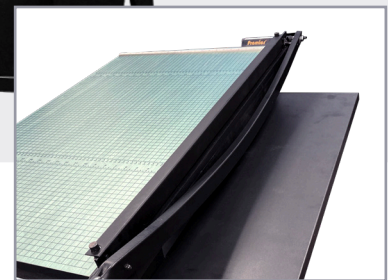

## GREENBOARD TRIMMER & MOBILE CART

From our most popular line of paper trimmers, the GreenBoard W-Series, the WC36 Trimmer Table is a 36" paper trimmer and mobile cart, all-in-one unit. The WC36 Trimmer Table features a heavy-duty, wood-base trimmer, mobile cart with two locking wheels, and a paper clamp to ensure proper alignment. Cut through paper, matte board, cardboard, and more with the WC36 Trimmer Table.