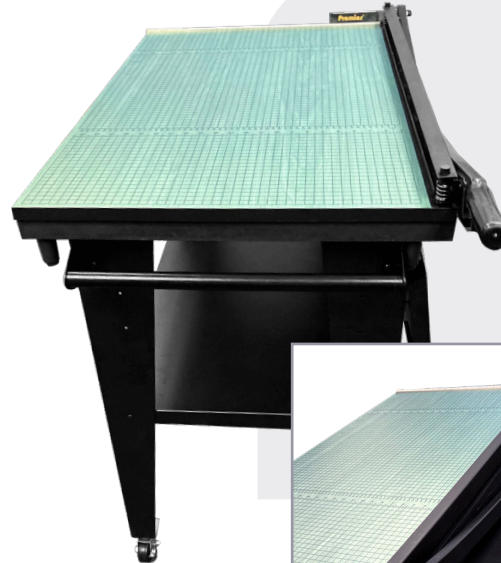

# WC36 TRIMMER TABLE

## GREENBOARD TRIMMER & MOBILE CART

From our most popular line of paper trimmers, the GreenBoard W-Series, the WC36 Trimmer Table is a 36" paper trimmer and mobile cart, all-in-one unit. The WC36 Trimmer Table features a heavy-duty, wood-base trimmer, mobile cart with two locking wheels, and a paper clamp to ensure proper alignment. Cut through paper, matte board, cardboard, and more with the WC36 Trimmer Table.

- Cut up to 20 sheets of 20 lb bond paper at once
- Finger guard along length of blade
- Patented automatic blade latch
- Torsion spring prevents blade falling during operation
- 180-day parts & labor warranty with lifetime warranty on blades

<b>Model</b>	WC36 Cart
<b>Cutting Length</b>	36"
<b>Sheet Capacity</b>	20
<b>Board Thickness</b>	.75"
<b>Self-Sharpening Blade</b>	Yes
<b>Finger Guard</b>	Yes
<b>Patented Blade Latch</b>	Yes
<b>Non-Skid Rubber Feet</b>	Yes
<b>Ergonomic Handle</b>	Yes
<b>Paper Clamp</b>	Yes
<b>Locking Wheels</b>	Yes
<b>Weight</b>	97.4 lbs
<b>Dimensions</b>	47" x 25" x 36"