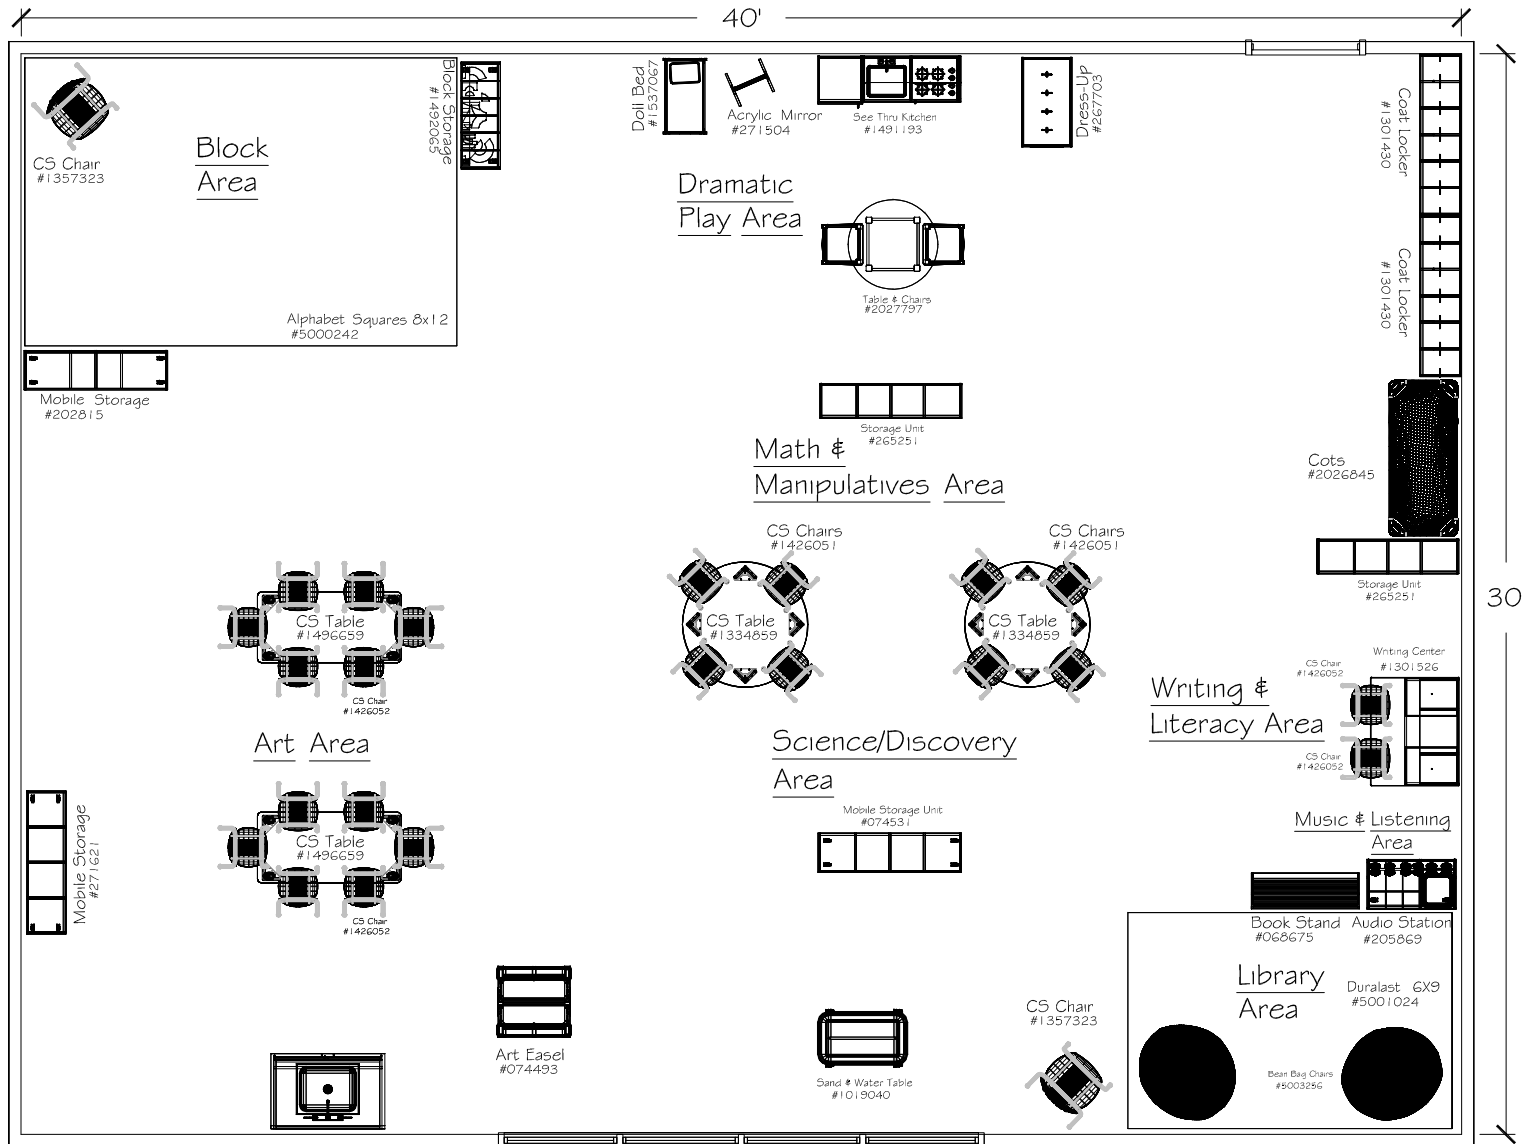

HEAD START CLASSROOM (AGES 3-5)

- | | | |
|--|--------------------------------------|---------------------------------------|
| 1 DOLL BED 1537067 | 6 COTS 2026845 | 11 CS TABLE-ROUND 1334859 |
| 2 ACRYLIC MIRROR 271504 | 7 WRITING CENTER 1301526 | 12 CS CHAIR-12 INCHES 1426051 |
| 3 SEE THRU KITCHEN 1491193 | 8 AUTO STATION 205869 | 13 DURALAST CARPET 6X9 5001024 |
| 4 DRESS- UP STORAGE UNIT 267703 | 9 BOOK STAND 068675 | 14 BEAN BAG CHAIRS 5003256 |
| 5 COAT LOCKER 1301430 | 10 SAND & WATER TABLE 1019040 | |