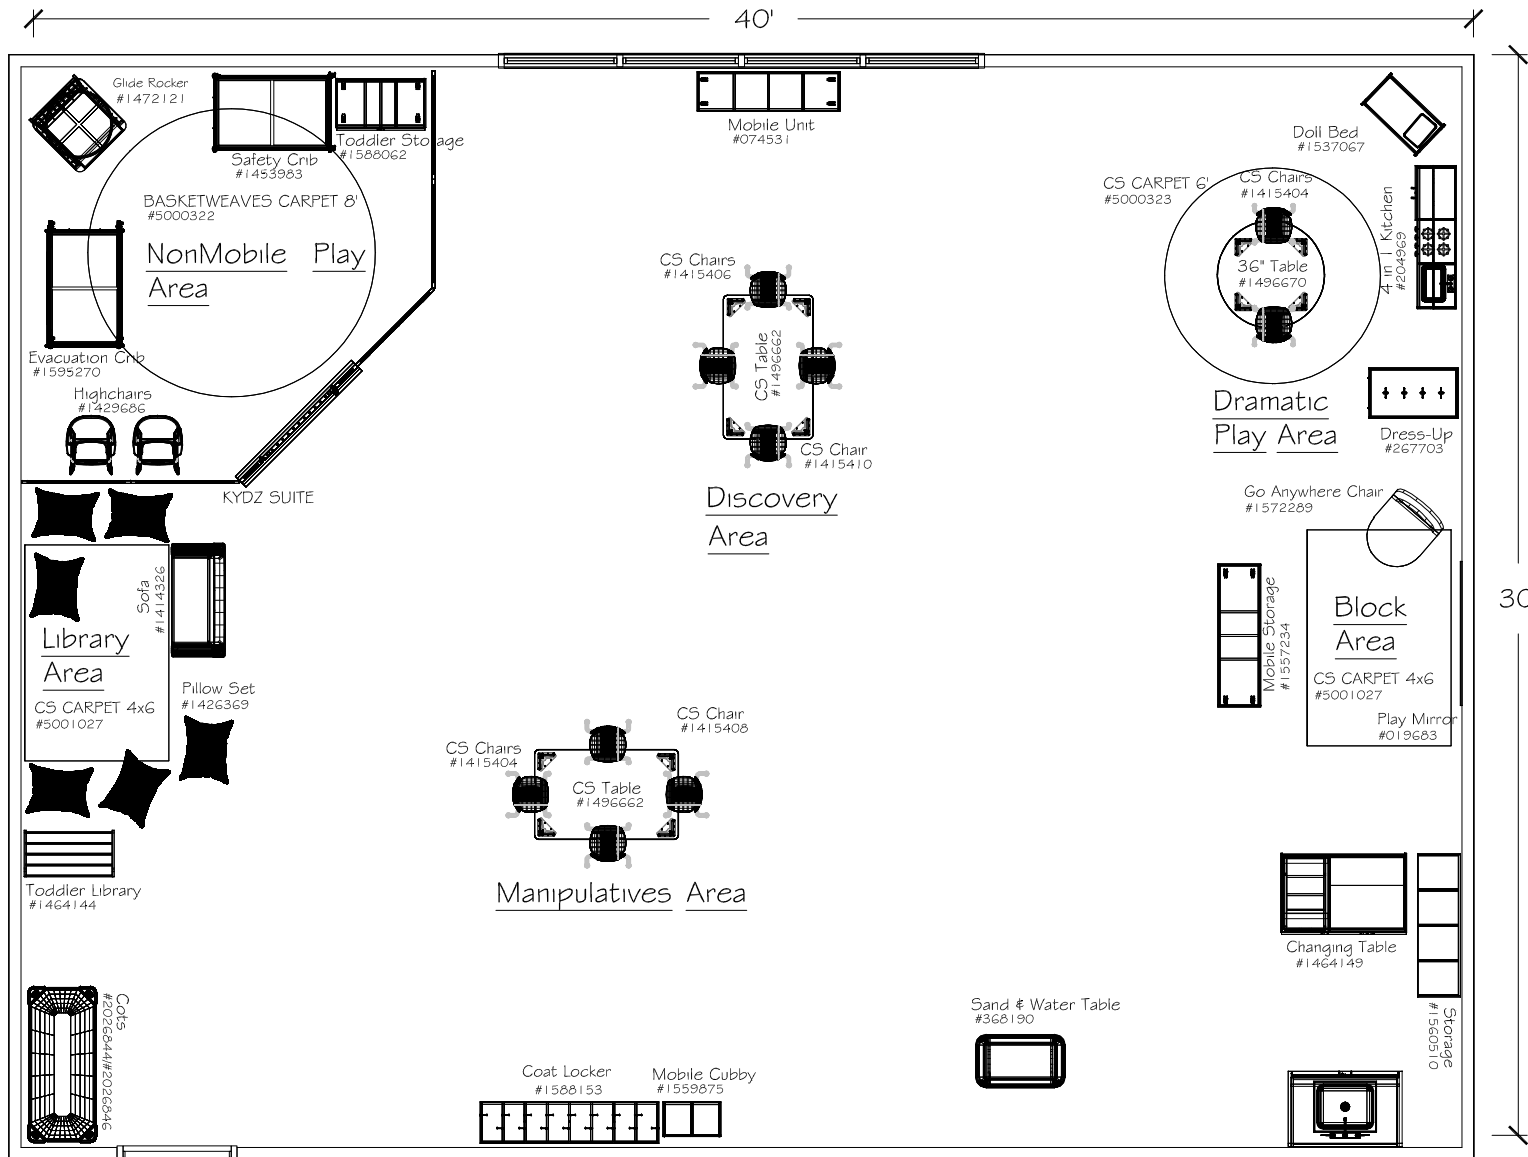

EARLY HEAD START (AGES 0-3)

- | | | | | | |
|---|--------------|-----------------|----|-----------------|-----------------|
| 1 | MOBILE CUBBY | 1559875 | 6 | SOFA | 1414326 |
| 2 | COAT LOCKER | 1588153 | 7 | PILLOW SET | 1426369 |
| 3 | COTS | 2026844/2026846 | 8 | TODDLER LIBRARY | 1464144 |
| 4 | CS TABLE | 1496662 | 9 | CS CARPET 4X6 | 5001027 |
| 5 | CS CHAIRS | 1415404/1415408 | 10 | CS CHAIRS | 1415406/1415410 |

EARLY HEAD START (AGES 0-3)

- 18 CS CARPET 6' 5000323
- 19 DOLL BED 1537067
- 20 4 IN 1 KITCHEN 204969
- 21 36" TABLE 1496670
- 22 CS CHAIR 1415404

- 23 DRESS-UP 267703
- 24 PLAY MIRROR 019683
- 25 MOBILE STORAGE 1557234
- 26 GO ANYWHERE CHAIR 1572289
- 27 CS CARPET 4X6 5001027