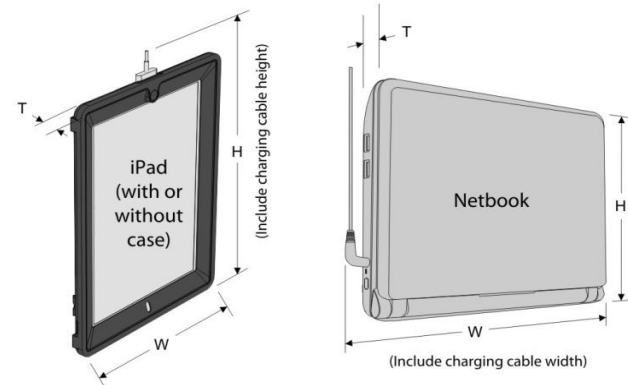

Compatibility Chart - Devices without Cases

Product Description	SKU	Tub Interior Dimensions
Base Unit (Storage Tub and Lid)	TEC57	29.0 cm (11-3/8") H x 31.1 cm (12-1/4") W x 23.1 cm (9-1/2") D

Product Description	SKU	Maximum Device Size
Base Unit + 7 Device Insert	TEC57 + TEC-AC7	28.5 cm (11-1/4") H x 24.0 cm (9-3/8") W x 2.9 cm (1-1/8") T
Base Unit + Chromebook 5 Device Insert	TEC57 + TEC-AC5C	28.5 cm (11-1/4") H x 31.1 cm (12-1/4") W x 1.7 cm (5/8") T
Premium (5 Device Unit)	TEC500	28.5 cm (11-1/4") H x 23.6 cm (9-1/4") W x 2.9 cm (1-1/8") T

Does your device have a case? Refer to the next page to see if your case will fit within the Tech Tub™

		SKU			
		TEC500	TEC57	TEC57 + AC7	TEC+ AC5C
Tablets	Asus MEMO Pad Smart 10"		✓	✓	
	Blackberry Playbook		✓	✓	
	iPad (1st, 2nd, 3rd, 4th Generation)	✓	✓	✓	
	iPad Air	✓	✓	✓	
	iPad Mini (1st, 2nd Generation)	✓	✓	✓	
	HP ElitePad 900		✓	✓	
	Lenovo Thinkpad Tablet 2		✓		
	Microsoft Surface 1 (Pro, RT)	✓	✓	✓	✓
	Microsoft Surface 2 (Pro, RT)	✓	✓	✓	✓
Samsung Galaxy Note 10.1	✓	✓	✓		
Netbooks	HP Compaq Mini	✓	✓	✓	
	Gateway eMachines		✓	✓	
	Acer Aspire One		✓	✓	
	Samsung Chromebook		✓		✓
	Samsung Chromebook 550				✓

If your device is not listed, please refer to maximum device sizes shown above.