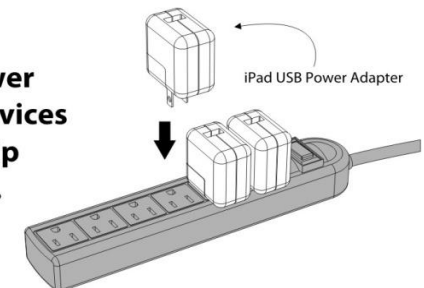

Ensure that the power adapters of your devices plug into power strip outlets side by side.