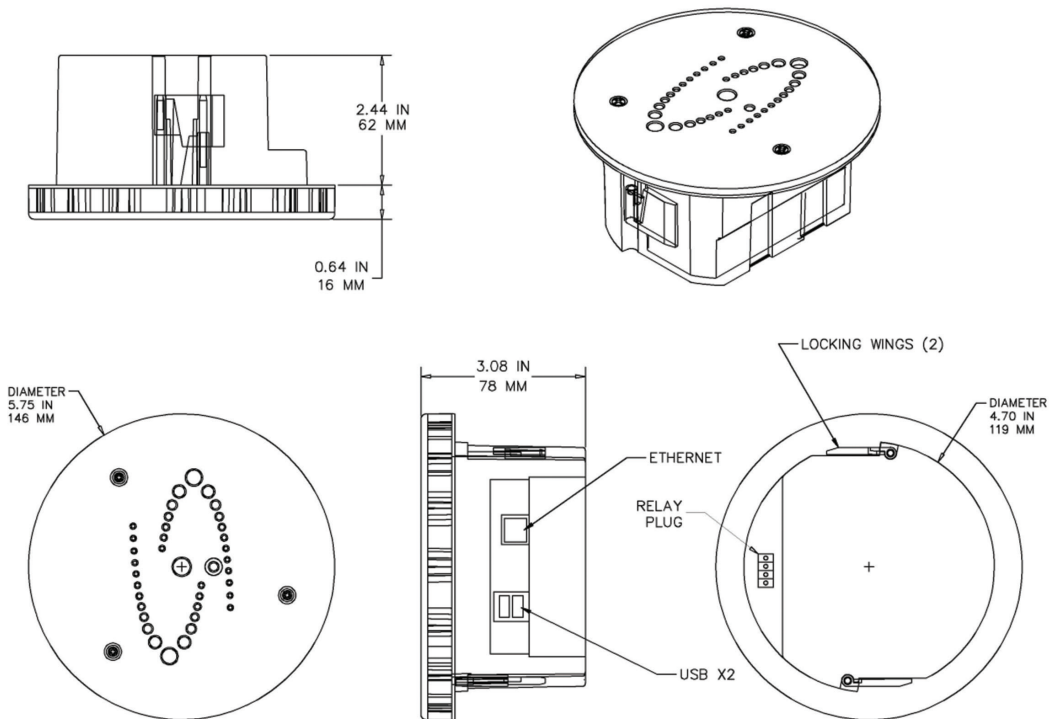

## Room Occupancy

- Light detection

Item # 2028296

**SPECIAL PRICING\***  
plus **FREE SHIPPING!**

**No set up or reoccurring fees.**

\*Please contact your School Specialty representative for volume discount quotes.

# SPECIAL PRICING AVAILABLE!

Item # 2028296

Contact your School Specialty Representative to see if you are eligible for quantity pricing.

General Specifications	
Operating Temperature	32° F - 122° F (0° C - 50° C)
Operating Humidity	0 to 90% Relative Humidity (non-condensing)
Power Supply	PoE (IEEE 802.3af Class 3 Compliance) 9W
Dimensions	5.75" x 3.08" (16mm x 78mm)
Weight	0.8 lbs (0.365 kgs)
Mounting Options	Ceiling Flush Mount, Surface Mount (optional)
Vandal	Vandal proof housing with Tamper Alert