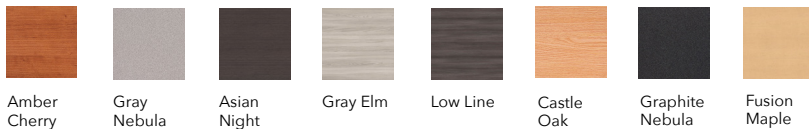

LAMINATE COLORS

Amber Cherry Gray Nebula Asian Night Gray Elm Low Line Castle Oak Graphite Nebula Fusion Maple

EDGE BAND COLORS

Black Platinum Cool Gray

FRAME COLOR

Platinum