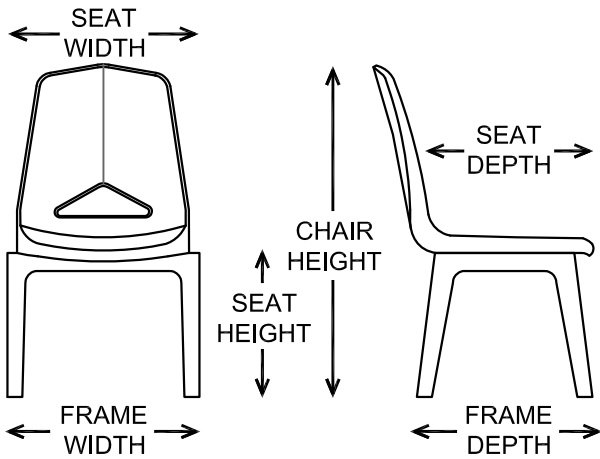

MODEL

MODEL	ITEM NUMBER	SEAT HEIGHT (IN)	CHAIR HEIGHT (IN)	SEAT WIDTH (IN)	SEAT DEPTH (IN)	FRAME WIDTH (IN)	FRAME DEPTH (IN)
8 in Prima Stack Chair	318796	8	17	10.5	10.5	13.75	11.5
9 in Prima Stack Chair	318799	9	18	10.5	10.5	14	12.25
10 in Prima Stack Chair	318784	10	19	10.5	10.5	14.25	13
11 in Prima Stack Chair	318787	11	20	10.5	10.5	14.5	13.75
12 in Prima Stack Chair	318790	12	21	10.5	10.5	14.75	14.5
13 in Prima Stack Chair	318793	13	22	10.5	10.5	15	15.25

Rigid Plastic Legs are Ultrasonically welded for Extra Durability

SHELL COLOR OFFERINGS

SEAT COLORS

Green

Red

Yellow

Royal Blue

PRODUCT CERTIFIED
FOR LOW CHEMICAL
EMISSIONS:
UL COM/IGG
UL 2818