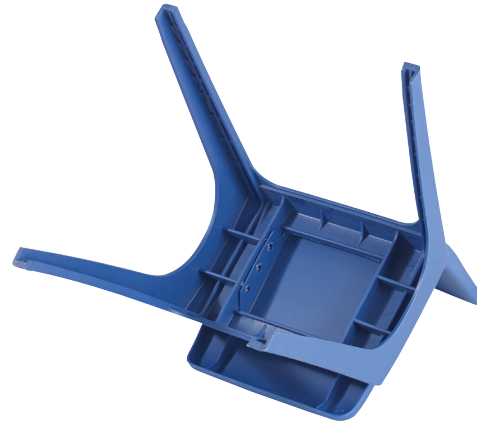

MODEL

MODEL	ITEM NUMBER	SEAT HEIGHT (IN)	CHAIR HEIGHT (IN)	SEAT WIDTH (IN)	SEAT DEPTH (IN)	FRAME WIDTH (IN)	FRAME DEPTH (IN)
8 in Prima Stack Chair	318796	8	17	10.5	10.5	13.75	11.5
9 in Prima Stack Chair	318799	9	18	10.5	10.5	14	12.25
10 in Prima Stack Chair	318784	10	19	10.5	10.5	14.25	13
11 in Prima Stack Chair	318787	11	20	10.5	10.5	14.5	13.75
12 in Prima Stack Chair	318790	12	21	10.5	10.5	14.75	14.5
13 in Prima Stack Chair	318793	13	22	10.5	10.5	15	15.25

Rigid Plastic Legs are Ultrasonically welded for Extra Durability

SHELL COLOR OFFERINGS

SEAT COLORS

Green

Red

Yellow

Royal Blue

PRODUCT CERTIFIED
FOR LOW CHEMICAL
EMISSIONS:
UL COM/IGG
UL 2818