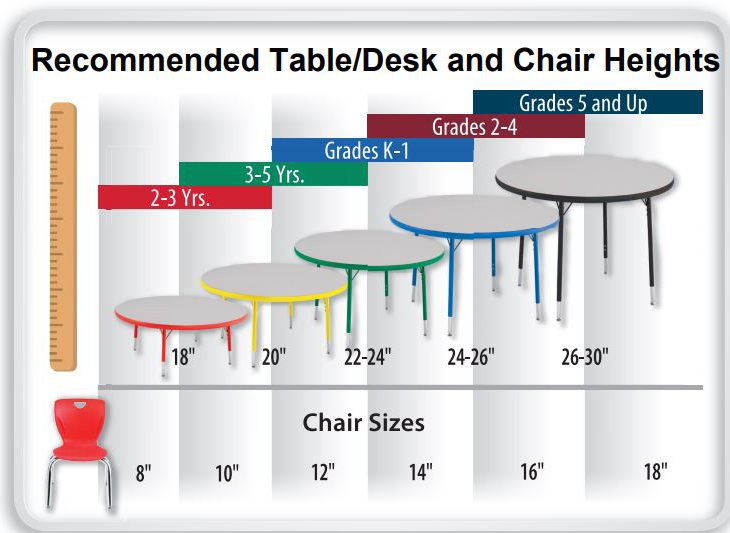

Classroom Select® Royal Seating® Prima Stack Chairs

Stackable up to
12 High without
leaning

Available in
4 Prima Colors

Bright, light, and sturdy for ages 3 to 7, these colorful and conveniently stackable chairs are loved by early learners and educators alike. Weighing only 3 pounds (but able to hold up to 200), this one-piece injection-molded plastic chair is easy to move around for group tables to circle time games, and nests up to a dozen chairs high for compact storage once activities are done. Built with 4 legs and a durable permanently heat-welded frame, this chair is a rigor-approved favorite for the classroom, childcare center, library, recreation center, or right at home.

FEATURES

- Waterfall edge that promotes good circulation and relieves pressure points
- Design promotes correct seating posture, V-Back in chair provides ventilation for hips and provides spinal relief
- Available in 6 seat heights
- Rigid plastic base assures safe adequate bearing surface on floor
- Seat Shells in 4 primary colors, Base is available in black or color matching
- Chairs stack 12 high without leaning or shifting
- Weighs only 3 pounds for easy movement yet designed to withstand up to 200 pounds
- Easy to clean with soap, water, and an optional diluted bleach solution
- Ships assembled

MODEL

MODEL	ITEM NUMBER	SEAT HEIGHT (IN)	CHAIR HEIGHT (IN)	SEAT WIDTH (IN)	SEAT DEPTH (IN)	FRAME WIDTH (IN)	FRAME DEPTH (IN)
8 in Prima Stack Chair	318796	8	17	10.5	10.5	13.75	11.5
9 in Prima Stack Chair	318799	9	18	10.5	10.5	14	12.25
10 in Prima Stack Chair	318784	10	19	10.5	10.5	14.25	13
11 in Prima Stack Chair	318787	11	20	10.5	10.5	14.5	13.75
12 in Prima Stack Chair	318790	12	21	10.5	10.5	14.75	14.5
13 in Prima Stack Chair	318793	13	22	10.5	10.5	15	15.25

Rigid Plastic Legs are Ultrasonically welded for Extra Durability

SHELL COLOR OFFERINGS

SEAT COLORS

Green

Red

Yellow

Royal Blue

PRODUCT CERTIFIED
FOR LOW CHEMICAL
EMISSIONS:
UL COM/IGG
UL 2818