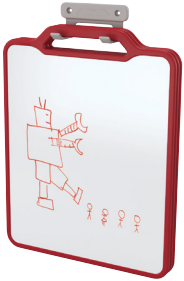

CONFIGURATIONS

ACCESSORIES

Wall Mount