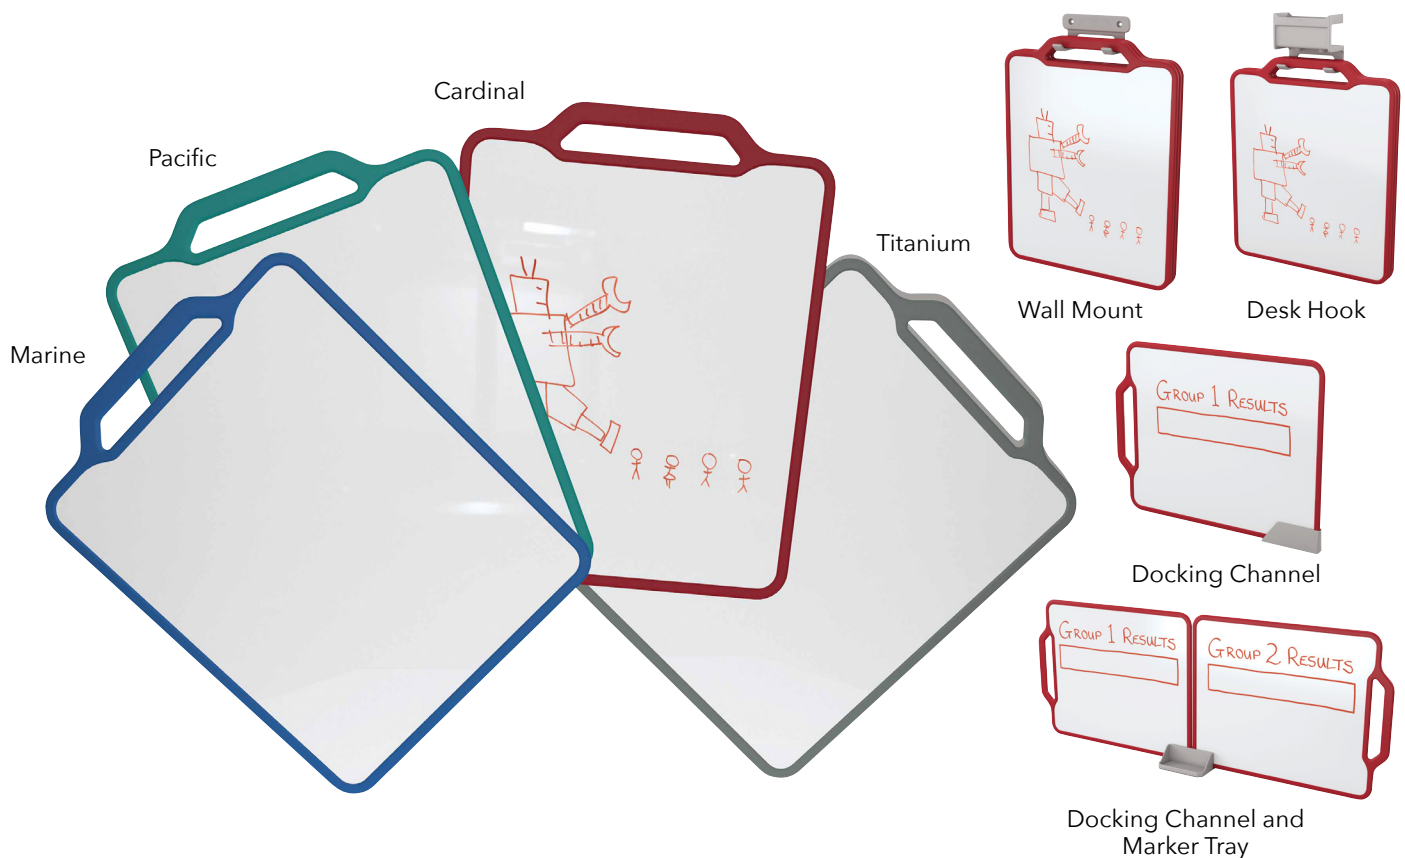

# Classroom Select® Portable Markerboard

The Classroom Select® Portable Markerboard is essential for project collaborative learning classroom environment. Generously sized double sided and magnetic markerboards offer various end uses; hanging marker boards, dividers for testing or private lesson needs, and as an interactive board used in collaborative or project learning activities.

## FEATURES

- Multi-use double sided magnetic dry erase whiteboard are perfect for today's collaborative learning classrooms
- Portable Markerboards are easy to move from one area to another with our oversized hand-hold
- Use for project notes, test dividers, presentations, private lessons, classroom announcement and a variety of classroom interactive projects
- Designed to work with a wide variety of accessories, giving you maximum flexibility for classroom activities and projects
- Markerboards are available in four colors; Cardinal, Pacific, Marine, and Slate.
- Sold as a single color pack of four
- Accessories available in Slate color only
- Ships assembled
- Easy to clean, with soap, water, and an optional diluted bleach solution

## ACCESSORIES

- Accessories include marker trays, marker clips, clamp mounts for existing desktop use (fit desktops from ¾" to 1¾" thick), and wall mounts
- The wall mount allows for easy storage holding up to three lapboards
- Desk hooks hold up to three lapboards
- Docking channels make for perfect workspace dividers

### CONSTRUCTION

- Framed Edge is made of durable Polypropylene and Thermoplastic Resin (TPR) materials
- Porcelain Steel whiteboard with dry erase and magnetic properties
- Low density fiberboard core