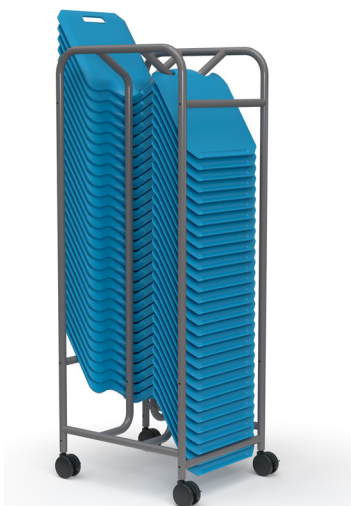

FEATURES

- This seating option is perfect for facilitating small group collaboration or creating an ideal floor gathering space
- Select from 22 eye catching seat colors
- Features beveled edges on the seat and top for comfort and includes a pencil groove and stopper
- Features an integrated hand hold in the seat and a hand grip in the neck for easy mobility
- 9" between the seat and writing surface provides ideal leg space for all ages
- Easy to clean, with soap, water, and an optional diluted bleach solution

SPECIFICATIONS

CONSTRUCTION

- Constructed of durable polypropylene with infused fiberglass material for extra strength
- 14¹/₈" x 13" surface, perfect for standard size note pad or a 14" laptop or tablet
- Cart is made from 16-gauge titanium powder coat steel and can hold up to 27 units
- Cart is easy to move, with 4 locking casters

CONFIGURATIONS

STORAGE CART

NeoSync™ Storage Cart