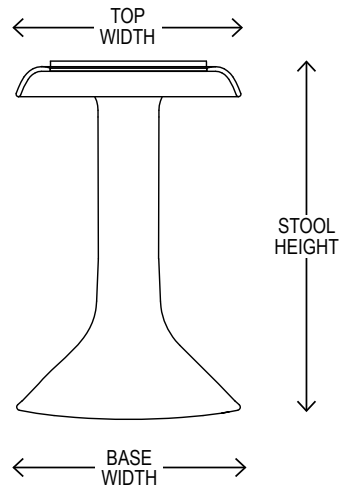

PRODUCT CERTIFIED FOR LOW CHEMICAL EMISSIONS: UL COM/IGG UL 2818