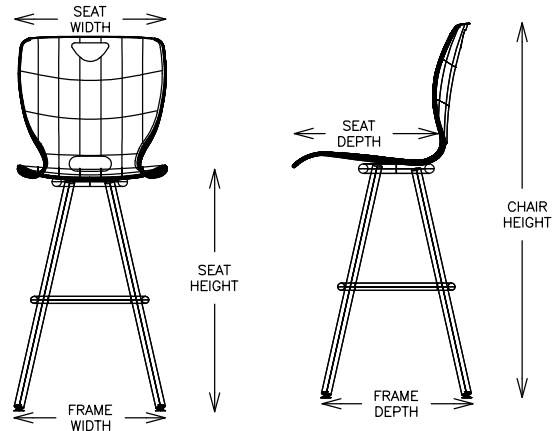

OPTIONAL GLIDE CAPS

PRODUCT CERTIFIED FOR LOW CHEMICAL EMISSIONS:
UL COM/IGG
UL 2818