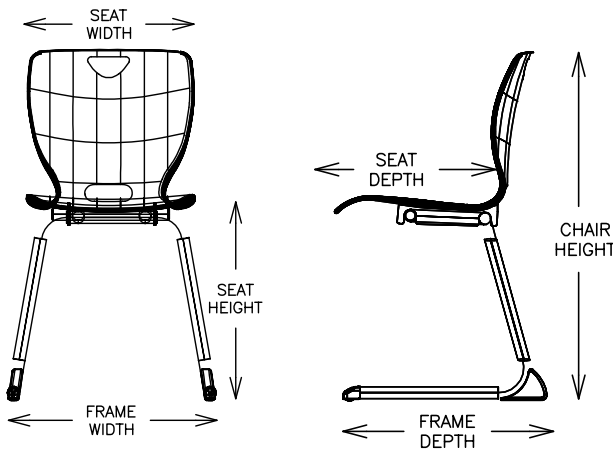

Classroom Select® NeoClass® Smooth Back Cantilever Chair

Keep classroom seating options flexible, comfortable, and easy to configure with the Classroom Select® NeoClass® Smooth Back Cantilever Chair. A contoured seat keeps the student's spine naturally aligned and less prone to slouching (and sweating) with two shell cutouts that provide both cooling air flow and a secure hand grip for moving and rearranging this flexible chair through any activity—from kindergarten arts and crafts to dynamic high school group projects. Better yet, this chair's smooth shell back is a breeze to wipe down and clean when the school day is done.

FEATURES

- Ergonomics meets versatility with the sleek, injection-molded, polypropylene shell
- The contoured shell provides extra lumbar support, while the smooth back design offers easier maintenance
- A waterfall seat edge reduces pressure points and promotes better circulation to enhance ergonomic comfort
- Two handle openings on the top and bottom of the shell boost airflow and enhance portability
- Chairs in 18"A+ or 20"A+ seat heights provide a wider, more accommodating shell size
- Sleek, smooth-back shell design offers easy maintenance
- Stack chairs up to 4 high and save on storage space
- Quickship available in all sizes in select colors
- Ships assembled

FINISH

SEAT COLORS

FRAME COLORS

GLIDE OPTIONS

ACCESSORIES

MODEL	ITEM NUMBER	IMAGE
Chrome Wire Book Basket *Only available for 20 A+, 18 A+, and 18	1362136	
Black Wire Book Basket *Only available for 20 A+, 18 A+, and 18	1441266	
Adjustable Height Chair Dolly	1496629	