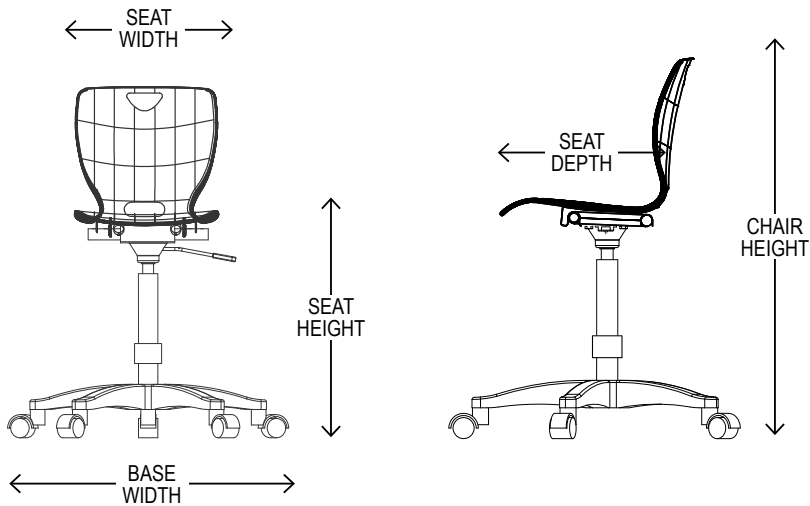

PRODUCT CERTIFIED FOR LOW CHEMICAL EMISSIONS: UL COM/IGG UL 2818