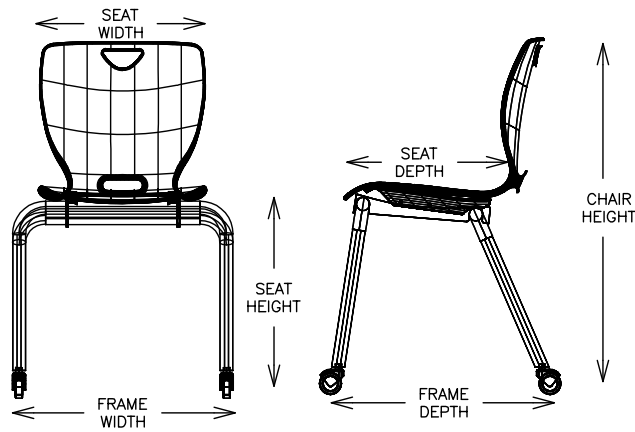

FEATURES

- The contoured shell provides extra lumbar support
- The smooth back design offers easier maintenance
- A waterfall seat edge reduces pressure points and promotes better circulation to enhance ergonomic comfort
- Two handle openings on the top and bottom of the shell boost airflow and enhance portability
- Includes 2" diameter, hooded swivel non-locking casters with rubber wheels
- Available in 22 fresh colors
- Offered in an A+ wider, more accommodating seat
- Easy to clean with soap, water, and an optional diluted bleach solution
- Ships assembled

MODEL

MODEL	ITEM NUMBER	SHELL SIZE	SEAT HEIGHT (IN)	CHAIR HEIGHT (IN)	SEAT WIDTH (IN)	SEAT DEPTH (IN)	FRAME WIDTH (IN)	FRAME DEPTH (IN)
18 in A+ Seat Height - Chrome Frame	1496384	Extra Wide	18in A+	31.25	17.25	21.5	21.5	21.75
18 in A+ Seat Height - Specify Frame Color	1496388	Extra Wide	18in A+	31.25	17.25	21.5	21.5	21.75
18 in Seat Height - Chrome Frame	1496385	Standard	18in A	31.25	16	17.5	17.5	20.5
18 in Seat Height - Specify Frame Color	1496386	Standard	18in A	31.25	16	17.5	17.5	20.5
16 in Seat Height - Chrome Frame	1496387	Medium	16	27.5	14	15.25	15.25	18.75
16 in Seat Height - Specify Frame Color	1497910	Medium	16	27.5	14	15.25	15.25	18.75
14 in Seat Height - Chrome Frame	1497909	Small	14	24.25	12.25	13.75	13.75	18
14 in Seat Height - Specify Frame Color	1497908	Small	14	24.25	12.25	13.75	13.75	18

FINISH

SEAT COLORS

FRAME COLORS

2" easy-rolling, Hooded Nylon Casters

ACCESSORIES

MODEL	ITEM NUMBER	IMAGE
Chrome Wire Book Basket *Only available for 20 A+, 18 A+, and 18	1362136	
Black Wire Book Basket *Only available for 20 A+, 18 A+, and 18	1441266	
Adjustable Height Chair Dolly	1496629	