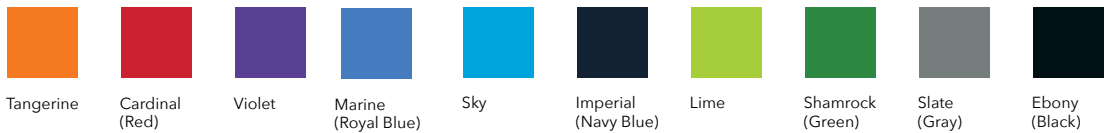

SPECIFICATIONS

CONSTRUCTION

- Shell is constructed of durable polypropylene
- Bottom rubber padding is securely screwed to the stool body
- 14⅞" x 13" surface, perfect for standard size note pad or a 14" laptop or tablet
- Select tablet arm color and stool color separately

MODELS

ITEM #	DIMENSIONS (W X D X H IN)
5002717	11 ¹ / ₈ "W x 13"D x 14 ¹ / ₂ " - 20 ¹ / ₂ "H

COLORS

TABLET ARM COLORS

PRODUCT CERTIFIED
FOR LOW CHEMICAL
EMISSIONS:
UL.COM/GG
UL 2818