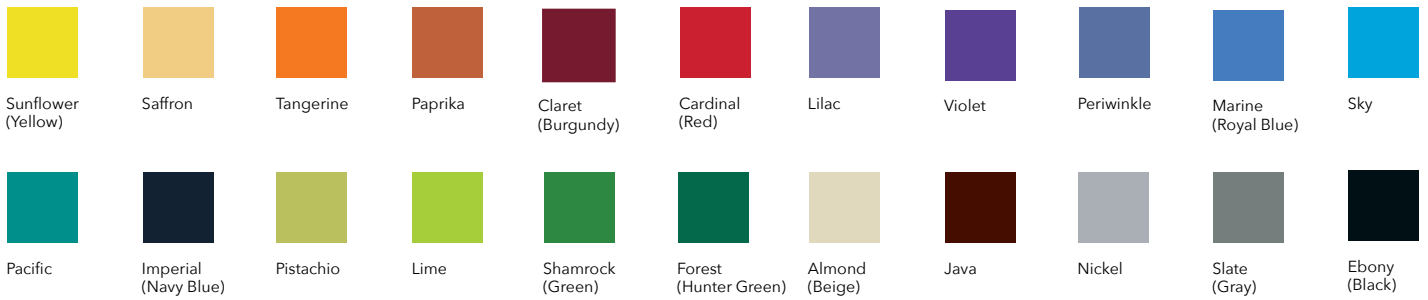

MODELS

ITEM #	DIMENSIONS (W X D X H IN)
5002717	11¹/₈"W x 13"D x 14¹/₂" - 20¹/₂"H

COLORS