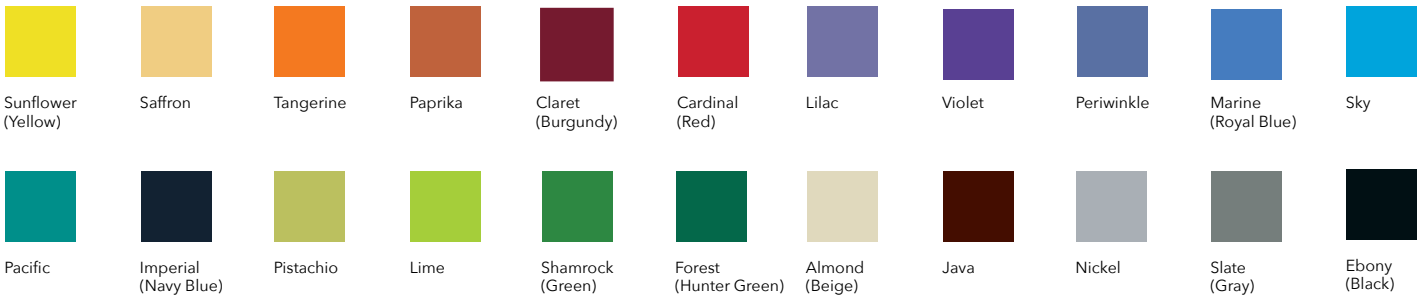

FEATURES

- New Inspo® shell paired with a proven-tough elliptical frame provides a long-lasting seating solution
- The contoured shell provides extra lumbar support, while the smooth back design offers easier maintenance
- A waterfall seat edge reduces pressure points and promotes better circulation to enhance comfort
- Hand hold at top paired with casters makes for easy portability
- Select from 22 newly expanded engaging seat colors
- Chairs in 18" A+ or 20" A+ seat heights provide a wider, more accommodating shell size
- Choose from 3 seat heights
- Ships assembled
- Easy to clean, with soap, water, and an optional diluted bleach solution

MODELS

ITEM #	SHELL SIZE	SEAT HEIGHT	CHAIR HEIGHT (IN)	SEAT WIDTH (IN)	SEAT DEPTH (IN)	FRAME HEIGHT (IN)	FRAME COLOR
5002918	Extra Wide	20in A+	35	17	17.75		Chrome
5002914	Extra Wide	20in A+	35	17	17.75		Black or Titanium
5002924	Extra Wide	18in A+	33.25	17	17.75		Chrome
5002921	Extra Wide	18in A+	33.25	17	17.75		Black or Titanium
5002916	Standard	18in A	32	16	16.5		Chrome
5002913	Standard	18in A	32	16	16.5		Black or Titanium
5002923	Medium	16in	28.5	14	14.5		Chrome
5002932	Medium	16in	28.5	14	14.5		Black or Titanium
5002931	Small	14in	24.25	12.5	12.75		Chrome
5002933	Small	14in	24.25	12.5	12.75		Black or Titanium

SEAT COLORS

CASTERS

FRAME COLORS