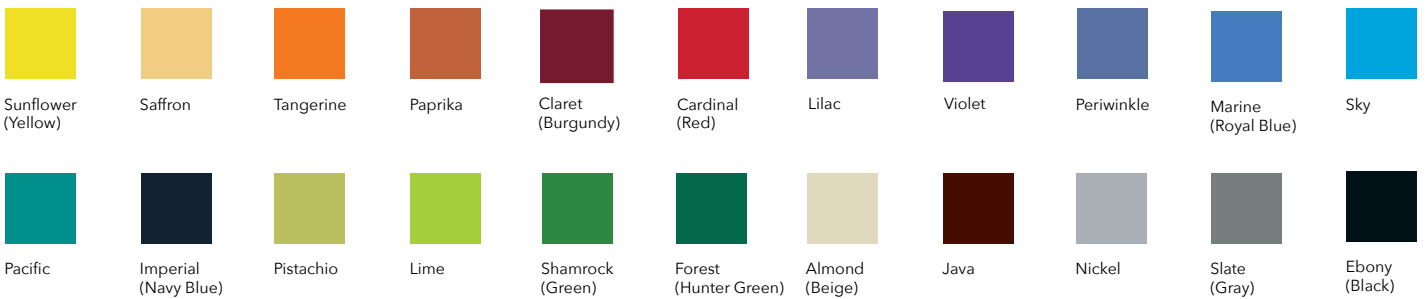

SPECIFICATIONS

CONSTRUCTION

- The sleek ¾" round tube frame is durable 15-gauge steel that offers strength and stability
- Frame finishes available in chrome, black, or titanium; powder-coat finishes assure durability
- Shell is made of long-lasting polypropylene

SEAT COLORS

GLIDE OPTIONS

FRAME COLORS