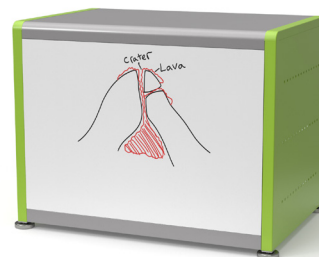

Classroom Select® Geode Series®

Tall Triple Wide

Short with Doors

Short with Markerboard Back

An engaging learning environment needs compelling teaching materials. Store your classroom needs in confidence with the Classroom Select® Geode Series®. Built like a rock with a durable 18-gauge steel frame and side panels available in 10 vibrant color options to make any room shine. Select locking doors for added protection, because with the Classroom Select® Geode Series®, it's about what's on the inside. All units are shipped fully assembled and are crafted in the USA with globally sourced materials. Choose from short, medium and tall height in single, double or triple wide versions.

FEATURES

- Sliding tote trays, available in options of 3", 6", or 12" tall totes that are compatible with Classroom Select® desks Concord and Advocate Series™
- Side panels feature rows of peg board perforations for increased storage potential
- Durable steel shelving adjustable in 1" increments to fit your storage space needs
- Geode Series® unites are available with tote trays, shelves or cubbies, with locking doors and without
- Combine shelves and totes on select units for a more adaptable solution
- Choose from 11 different side panel colors
- Ships assembled

SPECIFICATIONS

CONSTRUCTION

- Constructed of 18-gauge steel with fully welded corners and supports
- Casters have a nylon body with Soft 70-75/A durometer tread constructed of high-tech thermoplastic elastomer
- Stainless Steel side panels are 18-gauge powder coated steel reinforced with two 20-gauge 25mm square steel tubes
- Rear panel is also available with a porcelain steel markerboard
- Top panel, rear panel, and bottom panel are all 18-gauge platinum powder coated steel