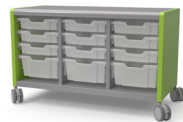

Triple Wide 42"W -
Open 9-3" Totes and
3-6" Totes with Casters