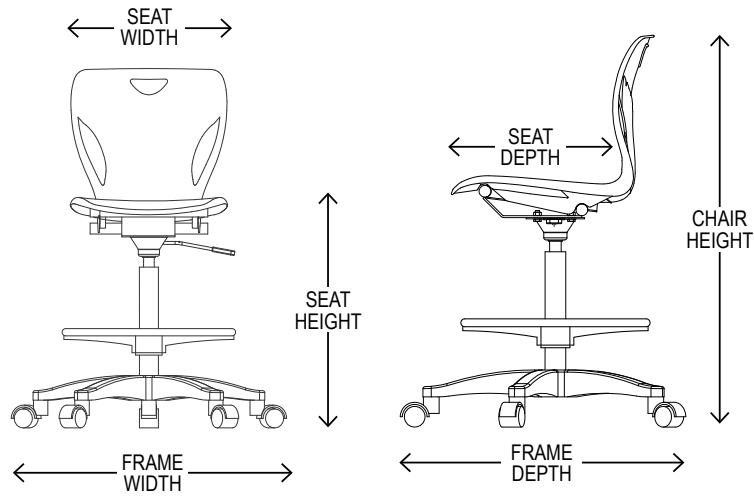

MODEL

MODEL	ITEM NUMBER	SHELL SIZE	SEAT HEIGHT (IN)	CHAIR HEIGHT (IN)	SEAT WIDTH (IN)	SEAT DEPTH (IN)	BASE WIDTH (IN)
18" A+ Pneumatic Chair	1600892	Extra Wide	24-34	37.25-47.25	16.75	17	24
18" A Pneumatic Chair	1597918	Standard	24-34	37.25-47.25	15.75	16	24

SHELL COLOR OFFERINGS

SEAT COLORS