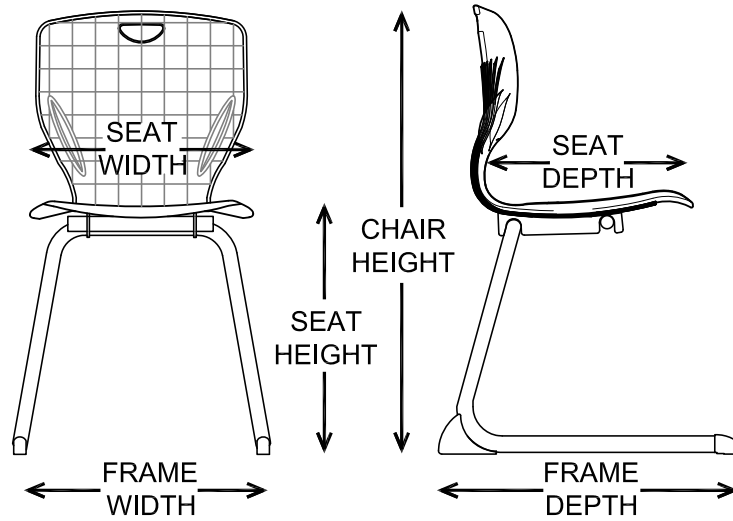

SHELL COLOR OFFERINGS

SEAT COLORS

FRAME COLORS

PADDED SEAT & BACK COLORS

GLIDE OPTIONS

ACCESSORIES

MODEL	ITEM NUMBER	IMAGE
Chrome Wire Book Basket *Only available for 20 A+, 18 A+, and 18	1362136	
Black Wire Book Basket *Only available for 20 A+, 18 A+, and 18	1441266	
Adjustable Height Chair Dolly	1496629	

PRODUCT CERTIFIED
FOR LOW CHEMICAL
EMISSIONS:
UL COM/IGG
UL 2818