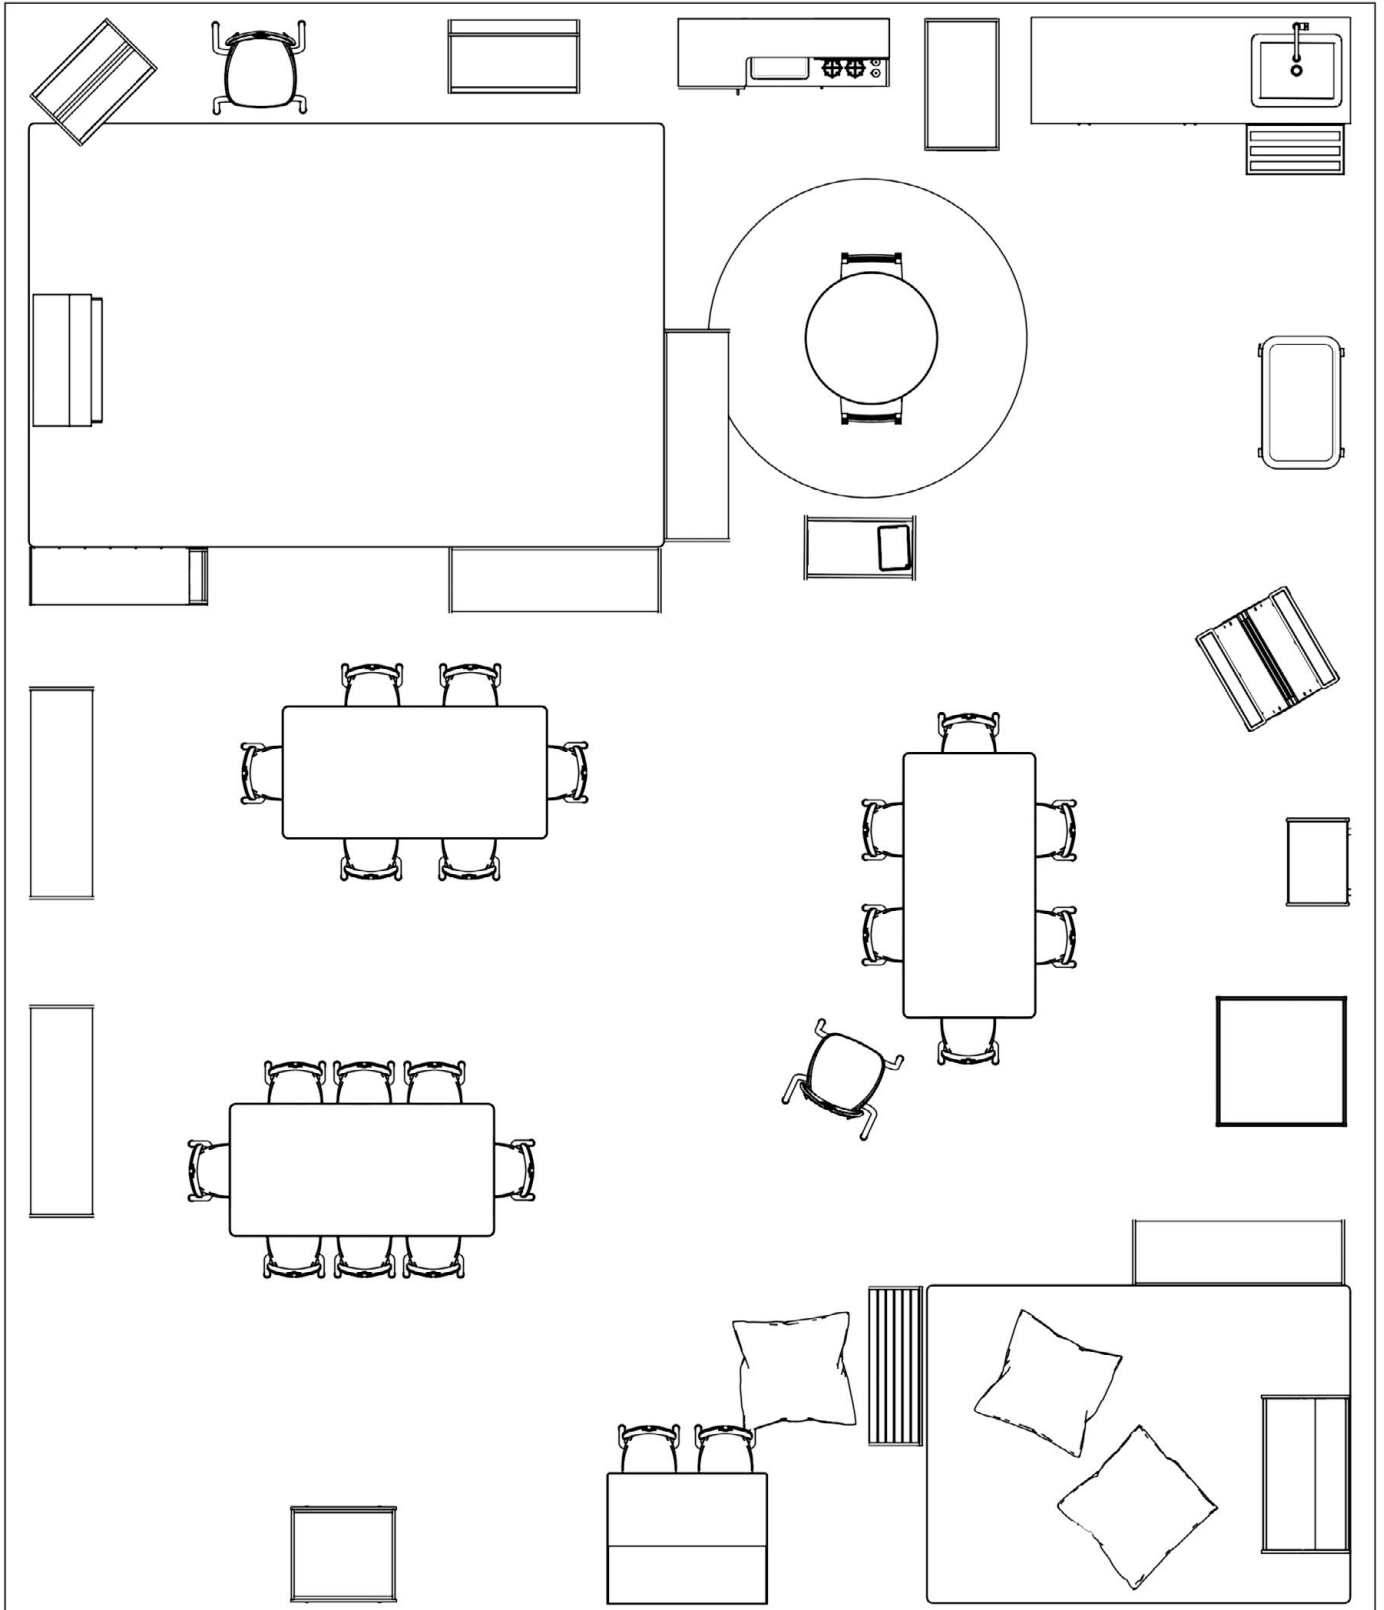

KidSpaces™ PreK 4