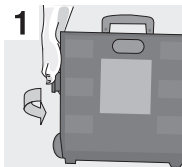

Item # 086295 & 086296 Folding Carts Assembly Instructions

Step 1:
Unlock the
latches on the
left and right
sides of the crate.

Step 2:
Unfold sides.

Step 3:
Fold down and
secure the
base.

Step 4:
Press button on
handle and extend
the locking handle
to desired height.