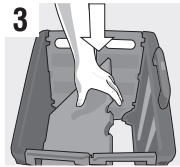

Item # 086295 & 086296 Folding Carts Assembly Instructions

Step 1:
Unlock the
latches on the
left and right
sides of the crate.

Step 2:
Unfold sides.

Step 3:
Fold down and
secure the
base.

Step 4:
Press button on
handle and extend
the locking handle
to desired height.