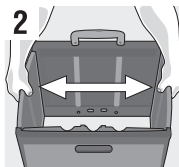

Item # 086295 & 086296 Folding Carts Assembly Instructions

Step 1:
Unlock the
latches on the
left and right
sides of the crate.

Step 2:
Unfold sides.

Step 3:
Fold down and
secure the
base.

Step 4:
Press button on
handle and extend
the locking handle
to desired height.