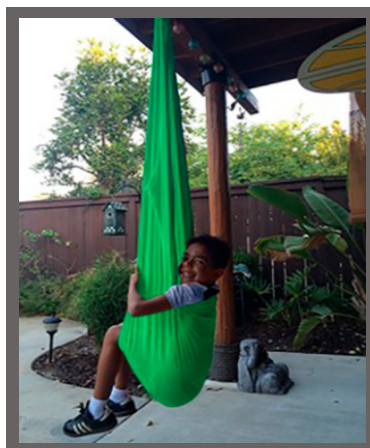

## Cocoon Swing

### Introduction

Kids will love feeling wrapped up (and gently rocked) in this cozy cocoon swing! Soft material tucks in the entire body for a relaxing deep sensory experience.

Providing deep touch pressure and gentle vestibular input, this swing makes the perfect sensory solution for a quiet reading and/or study space.

### Product Use

Swing is designed to be suspended from both metal rings, hung together, to create a teardrop cocoon.

Secure an anchor bolt to a structural beam in a standard 8 ft. ceiling. Use an appropriately sized chain or rope (not included) to lower the swing seat to the proper height which is dictated by the user's weight, needs and size. Entering the seat may require assistance as it will need to be pulled down to allow access.