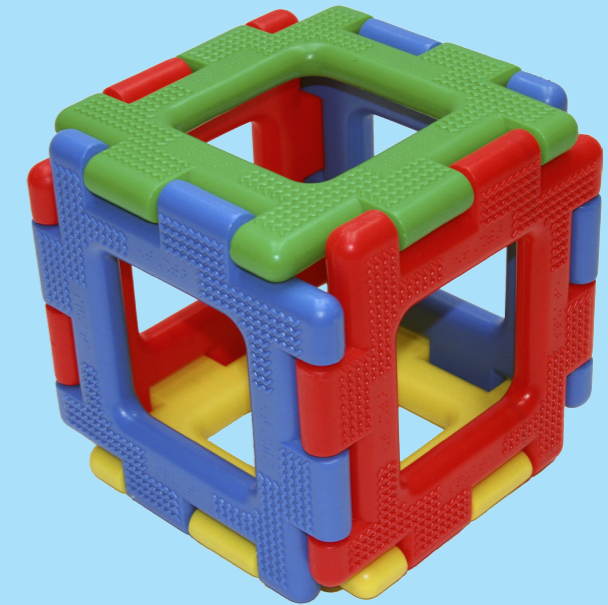

70-7000: Standard Set - 20 Triangles & 20 Squares
Build all the models except the Play House

GIANT POLYDRON

70-7010: Class Set - 40 Triangles & 40 Square
Build all the models on both sides

Assembly Instructions

Cube

Tetrahedron

Pyramid

Octahedron

Cuboctahedron

Icosahedron

Pentagon Dipyramid