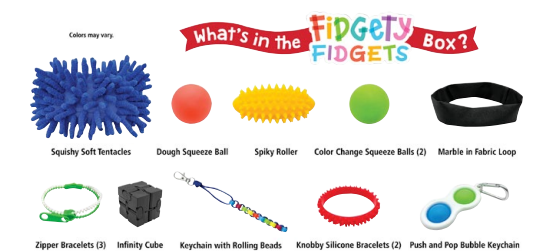

Express Your Feelings Pocket Chart

ITEM# 2098254

Daily Affirmations Pocket Chart

ITEM# 2132803

Perfect Petzzz Cocker Spaniel

ITEM# 2121908

Fidgety Fidget Box

SET OF 14 ITEM# 2096577