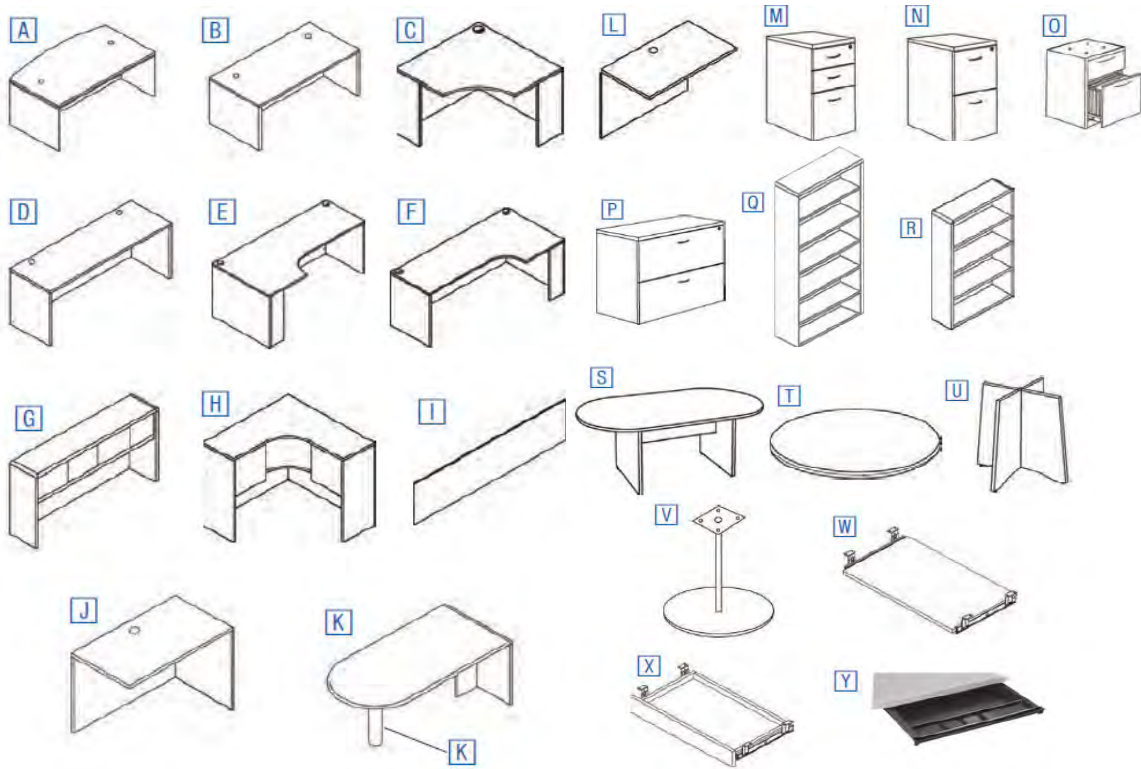

69000 Series Laminate Furniture

<u>SSI #</u>	<u>Description</u>	<u>MFG #</u>	<u>Size</u>	<u>Lbs Each</u>	<u>Freight Class</u>	<u>MSRP</u>
1442643	A. Bowfront Desk Shells	LLR69???	72"W X 36"D X 29 1/2"H	157	150	$807.00
1442644	B. Rectangular Desk Shells	LLR 69???*	72"W X 36"D X 29 1/2"H	147.71	150	$720.00
1442645	B. Rectangular Desk Shells	LLR 69???*	66"W X 30"D X 29 1/2"H	123.5	150	$633.00
1442646	B. Rectangular Desk Shells	LLR 69???*	60"W X 30"D X 29 1/2"H	114.64	150	$571.00
1442647	B. Rectangular Desk Shells	LLR6990?	48"W X 30"D X 29 1/2"H	114.64	150	$559.00
1442648	B. Rectangular Desk Shells	LLR69???*	47 1/4"W X 23 1/2"D X 29 1/2"H	88.18	150	$521.00
1442649	C. Corner Desk	LLR6991?	42"W X 42"D X 29 1/2"H	97	150	$613.00