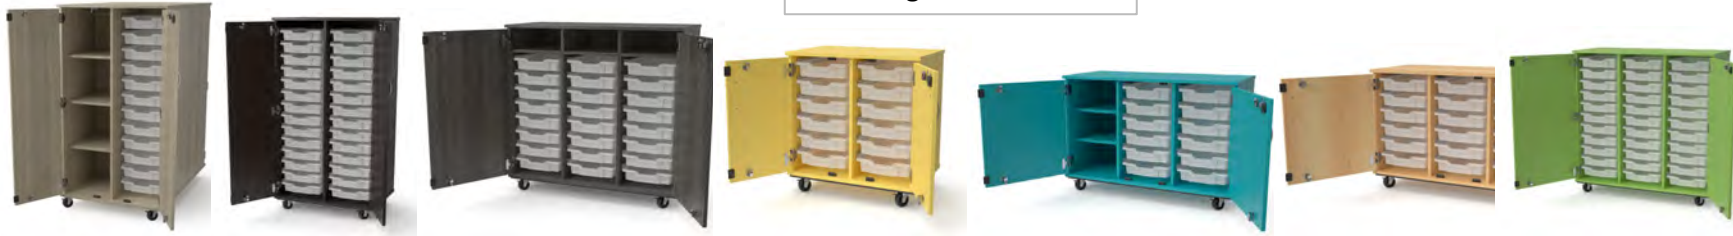

Storage With Doors

<u>SSI #</u>	<u>Description</u>	<u>MFG #</u>	<u>Size</u>	<u>Lbs Each</u>	<u>Freight Class</u>	<u>MSRP</u>
<u>Mobile Colored Tote Storage</u>						
5004563	Double Sided Cabinet with Shelves - No Doors	SF14306039A0???	30W x 39D x 60H	101	300	$4,990.00
5004564	Double Sided Cabinet with Shelves - with Doors	SF15306039A0???	30W x 39D x 60H	121	300	$6,236.00
5004565	3 Column Cabinet - with Top Shelf - with Doors	SF07444420A0???	44W x 20D x 44H	138	300	$3,779.00
5004566	3 Column Cabinet - with Top Shelf - No Doors	SF05444420A0???	44W x 20D x 44H	83	300	$3,271.00
5004567	2 Column Cabinet - with Doors	SF09306020A0???	30W x 20D x 60H	101	300	$3,916.00
5004568	2 Column Cabinet - without Doors	SF08306020A0???	30W x 20D x 60H	121	300	$3,322.00
5004569	2 Column Cabinet - 12 shelves - with Doors	SF09303020A0???	30W x 20D x 30H	132	300	$2,567.00
5004570	2 Column Cabinet - 12 Shelves - No Doors	SF08303020A0???	30W x 20D x 30H	165	300	$2,157.00
5004767	2 Column Cabinet - 12 Totes - Adjustable Shelves - with Doors	SF17443020A0???	44W x 20D x 30H	152	300	$3,167.00
5004571	2 Column Cabinet - 12 Totes - Adjustable Shelves - No Doors	SF16443020A0???	44W x 20D x 30H	128	300	$2,713.00