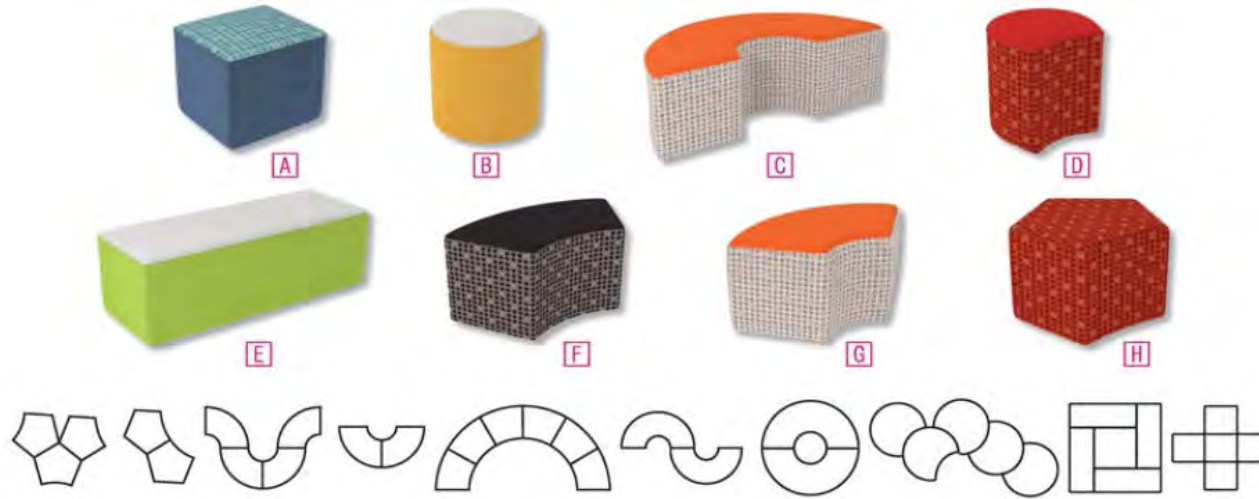

NeoLounge Soft Seating

<u>SSI #</u>	<u>Description</u>	<u>MFG #</u>	<u>Finish</u>	<u>Size</u>	<u>Lbs Each</u>	<u>Freight Class</u>	<u>MSRP</u>
5003944	A) Rectangle Ottoman	23540-XXX	Single Color	18wx18dx18h	10	150	$787.00
5003985	A) Rectangle Ottoman	23540DC-XX-XXX	Two Color	18wx18dx18h	10	150	$843.00
5003942	B) Round Ottoman	23542-XX	Single Color	18wx18dx18h	10	150	$815.00
5003980	B) Round Ottoman	23542DC-XX-XXX	Two Color	18wx18dx18h	10	150	$871.00
5003940	C) 1/2 Round Ottoman	23546-XXX	Single Color	54wx18dx18h	25	150	$1,911.00
5003963	C) 1/2 Round Ottoman	23546DC-XX-XXX	Two Color	54wx18dx18h	25	150	$1,995.00
5003937	D) Crescent Ottoman	23541-XX	Single Color	18wx18dx18h	10	150	$773.00
5003967	D) Crescent Ottoman	23541DC-XX-XXX	Two Color	18wx18dx18h	10	150	$829.00
5003939	E) Bench Ottoman	23544-XXX	Single Color	48wx18dx18h	26	150	$1,602.00
5003986	E) Bench Ottoman	23544DC-XX-XXX	Two Color	48wx18dx18h	26	150	$1,686.00
5003931	F) Arc Ottoman	23547-XX	Single Color	38wx18dx18h	15	150	$1,489.00
5003971	F) Arc Ottoman	23547DC-XX-XXX	Two Color	38wx18dx18h	15	150	$1,545.00
5003932	G) 1/4 Round Ottoman	23545-XXX	Single Color	27wx18dx18h	15	150	$1,180.00
5003978	G) 1/4 Round Ottoman	23545DC-XX-XXX	Two Color	27wx18dx18h	15	150	$1,264.00
5003935	H) Pentagon Ottoman	23543-XXX	Single Color	27wx18dx18h	15	150	$1,124.00
5003977	H) Pentagon Ottoman	23543DC-XX-XXX	Two Color	27wx18dx18h	15	150	$1,180.00