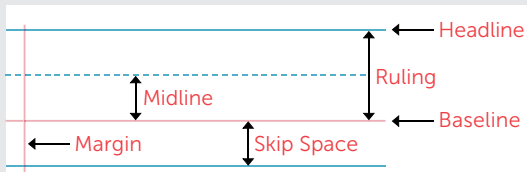

Ruling Reference Guide

Ruling: Distance between headline and baseline.
Midline: Distance between midline and baseline.
Skip Space: Distance between rulings (Skip-A-Line).
Margin: A vertical guideline.

D'Nealian™ is a trademark of D.N. Thurber.
 Zaner-Bloser™ is a trademark of Zaner-Bloser Inc.